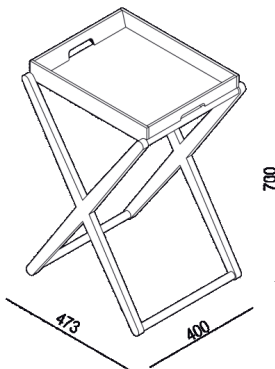

Table, high, with removable tray
 ACOM0622_

Benedini Associati, 2012

High table with removable tray in natural, brown, dark oak or in teak.

Finishes

-  Natural oak
-  Brown oak
-  Dark oak
-  White painted
-  Painted grey
-  Painted teak

Materials

-  Wood

Height:	70 cm	27" 1/2 inches
Width:	40 cm	15" 3/4 inches
Depth:	47.3 cm	18" 5/8 inches

Main dimensions