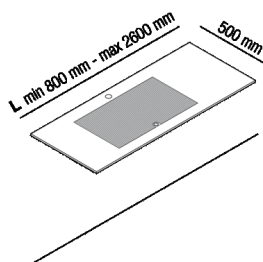

Self-bearing countertop, with 1 recess,
 provided with under-top brackets
 AELLN0_1

Benedini Associati, Andrés Jost, Diego Cisi,
 2015

Self-bearing washbasin countertop
 characterised by light touch and high
 configurability, with recesses.

Materials

Marble

Corian®

The self-bearing countertop is supported by brackets fixed to the wall. The front edge is chamfered, while the short sides can be chamfered or straight for positioning in a corner or niche. The countertop is made of Corian® white marble (Glacier White) or Carrara white marble, Carnic gray, Marquina black, Alpi green or dark Emperador. The recesses are freely positioned along the whole length of the top complying with the distances from the edges and those between the recesses and they are complete with grill. The basin is not fitted with drain. Designed for waste .MET0569 with concealed waste trap .PLA0456. A wooden "X" non bearing additional side structure is available.

Note: Upon request, and after technical evaluation, other Corian® colours and types of marble are possible. It is available with a minimum length of 80 cm (31" 1/4) and a maximum length of 260 cm (102" 23/64).