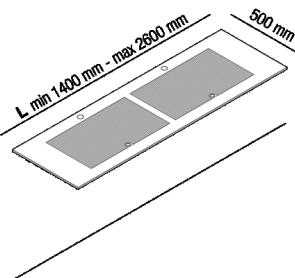

Self-bearing countertop, with 2 recesses,
 provided with under-top brackets
 AELLN0_2

Benedini Associati, Andrés Jost, Diego Cisi,
 2015

Self-bearing washbasin countertop
 characterised by light touch and high
 configurability, with recesses.

Materials

Marble

Corian®

The self-bearing countertop is supported by brackets fixed to the wall. The front edge is chamfered, while the short sides can be chamfered or straight for positioning in a corner or niche. The countertop is made of Corian® white marble (Glacier White) or Carrara white marble, Carnic gray, Marquina black, Alpi green or dark Emperador. The recesses are freely positioned along the whole length of the top complying with the distances from the edges and those between the recesses and they are complete with grill. The basin is not fitted with drain. Designed for waste .MET0569 with concealed waste trap .PLA0456. A wooden "X" non bearing additional side structure is available.

Note: Upon request, and after technical evaluation, other Corian® colours and types of marble are possible. It is available with a minimum length of 80 cm (31" 1/4) and a maximum length of 260 cm (102" 23/64).