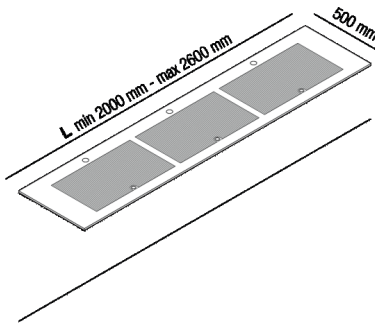

Self-bearing countertop, with 3 recesses,
 provided with under-top brackets
 AELLN0_3

Benedini Associati, Andrés Jost, Diego Cisi,
 2015

Self-bearing washbasin countertop
 characterised by light touch and high
 configurability, with recesses.

Finishes

-  White Carrara
-  Grey Carnico
-  Black Marquina
-  White
-  Green Alpi
-  Dark Emperador

Materials

-  Marble
-  Corian®
agapedesign.it

The self-bearing countertop is supported by brackets fixed to the wall. The front edge is chamfered, while the short sides can be chamfered or straight for positioning in a corner or niche. The countertop is made of Corian® white marble (Glacier White) or Carrara white marble, Carnic gray, Marquina black, Alpi green or dark Emperador. The recesses are freely positioned along the whole length of the top complying with the distances from the edges and those between the recesses and they are complete with grill. The basin is not fitted with drain. Designed for waste .MET0569 with concealed waste trap .PLA0456. A wooden "X" non bearing additional side structure is available.

Note: Upon request, and after technical evaluation, other Corian® colours and types of marble are possible. It is available with a minimum length of 80 cm (31" 1/4) and a maximum length of 260 cm (102" 23/64).