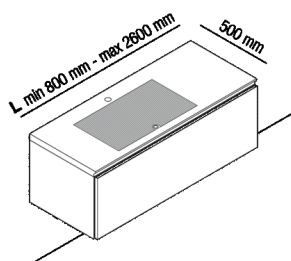

Top in support on the containers, with 1
 recess

AELLM0CC1_

Benedini Associati, Andrés Jost, Diego Cisi,
 2015

Top to be positioned on the containers of the
 Lato programme, with recesses.

Finishes

-  White Carrara
-  Grey Carnico
-  Black Marquina
-  Green Alpi
-  Dark Emperador

Materials

-  Marble
-  Corian®

The Ell top is available in support on the containers of the Lato programme. The front edge is shaped to facilitate the opening of the drawers, while the side edges are vertical and they allow using the top in the niche. The countertop is made in Corian® white, Carrara white, Carnic gray or black Marquina. The recesses are freely positioned along the whole length of the top complying with the distances from the edges and those between the recesses and they are complete with grill. The basin is not fitted with drain. Designed for waste .MET0563 with .KIT0731 and concealed waste trap . PLA0456 or waste .MET0563 with bottle trap.

Note: Upon request, and after technical evaluation, other Corian® colours and types of marble are possible. It is available with a minimum length of 80 cm (31" 1/4) and a maximum length of 260 cm (102" 23/64).