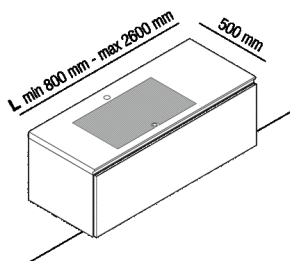

Top in support on the containers, with 1  
 recess

AELLM0CC1\_

Benedini Associati, Andrés Jost, Diego Cisi,  
 2015

Top to be positioned on the containers of the  
 Lato programme, with recesses.

### Materials

-  Marble
-  Corian®

The Ell top is available in support on the containers of the Lato programme. The front edge is shaped to facilitate the opening of the drawers, while the side edges are vertical and they allow using the top in the niche. The countertop is made in Corian® white, Carrara white, Carnic gray or black Marquina. The recesses are freely positioned along the whole length of the top complying with the distances from the edges and those between the recesses and they are complete with grill. The basin is not fitted with drain. Designed for waste .MET0563 with .KIT0731 and concealed waste trap . PLA0456 or waste .MET0563 with bottle trap.

Note: Upon request, and after technical evaluation, other Corian® colours and types of marble are possible. It is available with a minimum length of 80 cm (31" 1/4) and a maximum length of 260 cm (102" 23/64).