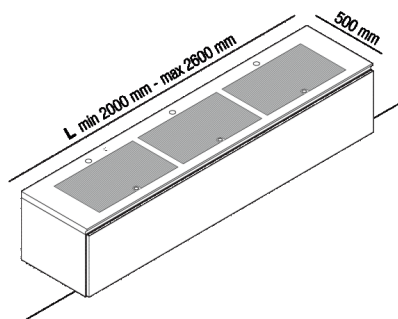

---

Top in support on the containers, with 3  
recesses

AELLM0CC3\_

Benedini Associati, Andrés Jost, Diego Cisi,  
2015

Top to be positioned on the containers of the  
Lato programme, with recesses.

---

The EII top is available in support on the containers of the Lato programme. The front edge is shaped to facilitate the opening of the drawers, while the side edges are vertical and they allow using the top in the niche. The countertop is made in Corian® white, Carrara white, Carnic gray or black Marquina. The recesses are freely positioned along the whole length of the top complying with the distances from the edges and those between the recesses and they are complete with grill. The basin is not fitted with drain. Designed for waste .MET0563 with .KIT0731 and concealed waste trap . PLA0456 or waste .MET0563 with bottle trap.

Note: Upon request, and after technical evaluation, other Corian® colours and types of marble are possible. It is available with a minimum length of 80 cm (31" 1/4) and a maximum length of 260 cm (102" 23/64).