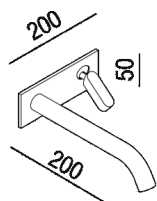

Built-in washbasin set with single lever joystick mixer tap
 joystick mixer tap
 .ERUB1082T_+.IRUB1082T

Benedini Associati, 2015

Top mounted tap for washbasin.

Finishes

Polished

Satin finish

Materials

Stainless steel

Built-in washbasin set with single lever joystick mixer tap, with horizontal spout (spout 20 cm - 7 7/8 inches).

Height:	5 cm	2" inches
Width:	20 cm	7" 7/8 inches
Depth:	20 cm	7" 7/8 inches

Note: During the winter months, the use of taps outdoor needs insertion of a drain valve into the water adduction system.

Main dimensions