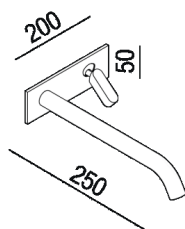

Built-in washbasin set with single lever joystick mixer tap, with horizontal spout (spout 25 cm - 9" 27/32)  
 .ERUB1116\_+.IRUB1082T

Benedini Associati, 2015

Top mounted tap for washbasin.

**Finishes**

Polished

Satin finish

**Materials**

Stainless steel

Built-in washbasin set with single lever joystick mixer tap, with horizontal spout (spout 25 cm - 9" 27/32)

Height:	5 cm	2" inches
Width:	20 cm	7" 7/8 inches
Depth:	25 cm	9" 27/32 inches

Note: During the winter months, the use of taps outdoor needs insertion of a drain valve into the water adduction system.

**Main dimensions**