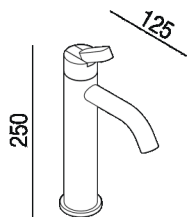

Single hole washbasin mixer tap
 ARUB1084_

Benedini Associati, 2015

Top mounted tap for washbasin.

Finishes

Polished

Satin finish

Materials

Stainless steel

Single hole washbasin mixer tap with flexible water mains connection hoses.

Height: 25 cm 9" 27/32 inches

Width: 12.5 cm 4" 59/64 inches

Note: During the winter months, the use of taps outdoor needs insertion of a drain valve into the water adduction system.

Main dimensions