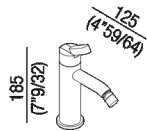

Bidet mixer tap
ARUB1097_

Benedini Associati, 2015

Bidet tap.

Bidet mixer tap with flexible connection to water mains

Height:	18.5 cm	7" 9/32 inches
Depth:	12.5 cm	4" 59/64 inches

Finishes

Polished

Satin finish