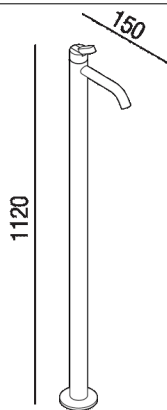

Floor standing washbasin mixer tap

.ERUB1096_+.IRUB1096

Benedini Associati, 2015

Floor mounted tap for washbasin.

Finishes

Polished

Satin finish

Materials

Stainless steel

Floor standing washbasin mixer tap with floor connections.

Height: 112 cm 44" 3/32 inches

Depth: 15 cm 5" 29/32 inches

Note: During the winter months, the use of taps outdoor needs insertion of a drain valve into the water adduction system.

Main dimensions