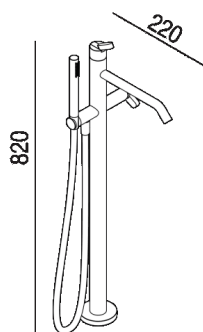

Floor standing bathtub mixer tap whit
 handheld shower
 .ERUB1112_+.IRUB1112

Benedini Associati, 2015

Floor mounted tap for bathtub.

Finishes

Polished

Satin finish

Materials

Stainless steel

Floor standing bathtub mixer tap whit handheld shower, with floor connections.

Height:	82 cm	32" 9/32 inches
Depth:	22 cm	8" 21/32 inches

Main dimensions