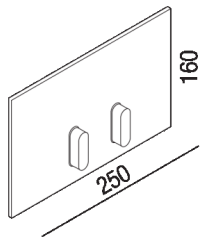

Control plaque for recessed flush tank
 ARUB0968N_S

Benedini Associati, 2015

WC plate.

Finishes

Polished

Satin finish

Materials

Stainless steel

Stainless steel control plaque for recessed flush tank with dual flushing capacity; available in stainless steel. Including bracket and fixing kit. To be used with Geberit built-in cisterns: Combifix and Duofix mod. Sigma 8 and Sigma 12.

Height:	16 cm	6" 1/4 inches
Width:	25 cm	9" 7/8 inches

Main dimensions