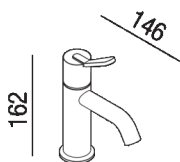

Single-hole mixer tap for washbasin without pop-up plug lever  
 AFEZ001\_

Benedini Associati, 2018

Top mounted tap for washbasin.

Single-hole mixer tap for washbasin without pop-up plug lever, including flexible connection hoses

Height:	17.2 cm	6" 3/4 inches
---------	---------	---------------

Depth:	14.6 cm	5" 7/8 inches
--------	---------	---------------

**Finishes**

Chrome

Matt white painted

Matt black painted

**Materials**

Brass

Main dimensions