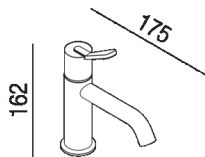

Single-hole mixer tap for washbasin without
 pop-up plug lever
 AFEZ002_

Benedini Associati, 2018

Top mounted tap for washbasin.

Finishes

-  Chrome
-  Matt white painted
-  Matt black painted

Materials

-  Brass

Single-hole mixer tap for washbasin without pop-up plug lever, including flexible
 connection hoses

Height:	17.2 cm	6" 3/4 inches
Depth:	17.5 cm	6" 7/8 inches

Main dimensions