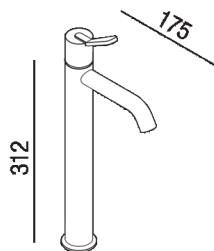

Single-hole mixer tap for washbasin without pop-up plug lever
 AFEZ003_

Benedini Associati, 2018

Top mounted tap for washbasin.

Single-hole mixer tap for washbasin without pop-up plug lever, including flexible connection hoses.

Height:	31.2 cm	12" 1/4 inches
---------	---------	----------------

Depth:	17.5 cm	6" 7/8 inches
--------	---------	---------------

Finishes

Chrome

Matt white painted

Matt black painted

Materials

Brass

Main dimensions