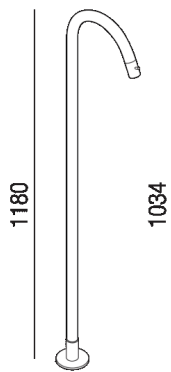

Floor standing spout with flow regulator  
ARUB1460000\_

Benedini Associati, 2018

Floor mounted tap for washbasin.

#### Materials

-  Brass

Floor standing spout with flow regulator. Temperature regulation is not managed (for the temperature regulation use article .EFEZ034). H 118 cm (46&#8221; 1/2)

Height: 118 cm 46" 1/2 inches

Main dimensions