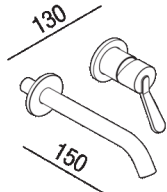

Built-in single lever washbasin mixer tap, 15 cm (5" 7/8) spout
 .EFEZ011_+IFEZ010

Benedini Associati, 2018

Wall mounted tap for washbasin.

Finishes

-  Chrome
-  Matt white painted
-  Matt black painted

Materials

-  Brass

Built-in single lever washbasin mixer tap, 15 cm (5" 7/8) spout

| | | |
|--------|-------|---------------|
| Width: | 13 cm | 5" 1/8 inches |
| Depth: | 15 cm | 5" 7/8 inches |

Main dimensions