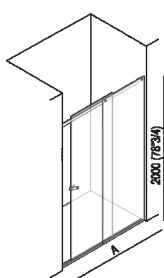

Niche shower - E1
DE10_

Benedini Associati, 2002

Sliding door for alcove shower.

Finishes

-  etched
-  Transparent
-  Fumè
-  Extraclear

Materials

-  Crystal glass

Sliding door for alcove shower. Crystal glass sliding door and wall, 8 mm (3/8) thick, 2000 mm (78" 3/4) high. Define in the order: position of the door on the right or left dimensions A, which A is always the entrance, and the glass variant. Filling insert finish could be in light, medium, dark oak, teak, white Exmar or glossy stainless steel. Construction work is required if it is necessary to recess the floor profile. The floor profile may also be mounted with screws and anchors if installed on finished flooring.

Height: 200 cm 78" 3/4 inches

Note: A cm 118,2 / 180 (46" 1/2 - 70" 55/64)