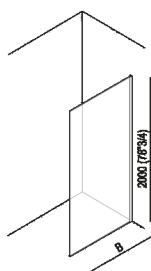

Corner shower - XG1  
DXG1\_

Benedini Associati, 2002

Fixed crystal glass wall.

#### Materials

-  Crystal glass

Fixed wall. Crystal glass wall, thickness 8 mm (3/8"), height 2000 mm (86" 5/8). In your order, define the glass variant and add the specific charge.

Height: 200 cm 78" 3/4 inches

Note: B cm 60 / 95 (23" 5/8 - 37" 13/32)