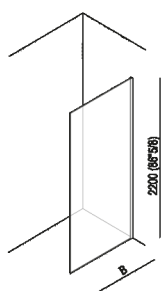

Corner shower - XG2
 DXG2_

Benedini Associati, 2002

Fixed crystal glass wall.

Finishes

-  etched
-  Transparent
-  Fumè
-  Extraclear

Materials

-  Crystal glass

Fixed wall. Crystal glass wall, thickness 8 mm (3/8"), height 2200 mm (86" 5/8). In your order, define the glass variant and add the specific charge.

Height: 220 cm 86" 5/8 inches

Note: B cm 60 / 95 (23" 5/8 - 37" 13/32)