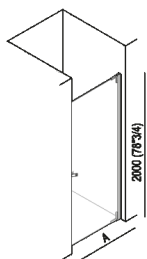

Niche shower - XG1  
 DXB1\_

Benedini Associati, 2002

Sliding door for niche shower with one  
 horizontal support element.

Door for niche shower with right or left opening. Crystal glass door, 8 mm (3/8") thick, 2000 mm (86" 5/8) high. In your order, define the position of the hinges of the door: right (with hinges on the right) or left (with hinges on the left) and the dimension A of the entrance and the glass variant and add the specific charge.

Height:                              200 cm                              78" 3/4 inches

Note: A cm 70 / 100 (27" 9/16 - 39" 3/8)

**Finishes**

- etched
- Transparent
- Fumè
- Extraclear

**Materials**

- Crystal glass