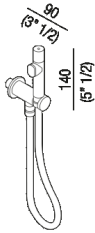

Hydrobrush (tube cm 100 - 39" 3/8)  
 ARUB0918\_

Giulio Gianturco, RD Agape, 2006

**Finishes**

-  Chrome
-  Mat orange
-  Mat green

**Materials**

-  Plastic
-  Stainless steel

Hydrobrush (tube cm 100 - 39" 3/8)

Height:	14 cm	5" 1/2 inches
Depth:	9 cm	3" 1/2 inches