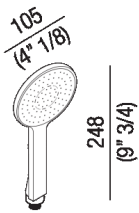

Limescale resistant handheld shower in ABS
 with non-return valve
 .CRUB1102R_

Finishes

Materials

Limescale resistant handheld shower in ABS with non-return valve, air/water combination for energy savings and regulated flow at 6 l/min. Coupling 1/2" G. Can be used with Fez 2 taps.

Height:	24.8 cm	9" 3/4 inches
Width:	10.5 cm	4" 1/8 inches