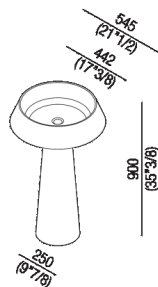

Column washbasin designed for floor drainage  
 drainage  
 ACER1082FMPG

Angelo Mangiarotti, 2018 (1970)

Free-standing washbasin for outdoor in Petit Granit marble.

**Finishes**

Petit Granit

**Materials**

Marble

Washbasin in Petit Granit marble, with cylindric basin and pedestal, without tap hole and without overflow, fixing kit included. Available in freestanding version, the version includes waste with cap in the same washbasin's finish (.MET0563). For the version with floor drainage the waste trap .MET0475 has to be used.

Height:	90 cm	35" 3/8 inches
Diameter:	54.5 cm	21" 1/2 inches
Weight:	95 kg	209 lbs
Packaging:	55 x 48 x 28 cm	21" 5/8 x 26" 6/8 x 31" 4/8 inches
Total weight:	115 kg	254 lbs

Note: The washbasin can be delivered also in stone or marble types on demand, price to be calculated and prior technical verification.

Main dimensions

Installation notes: floor-mounted tap

Scarico per sifone a bottiglia  
Drain for bottle trap