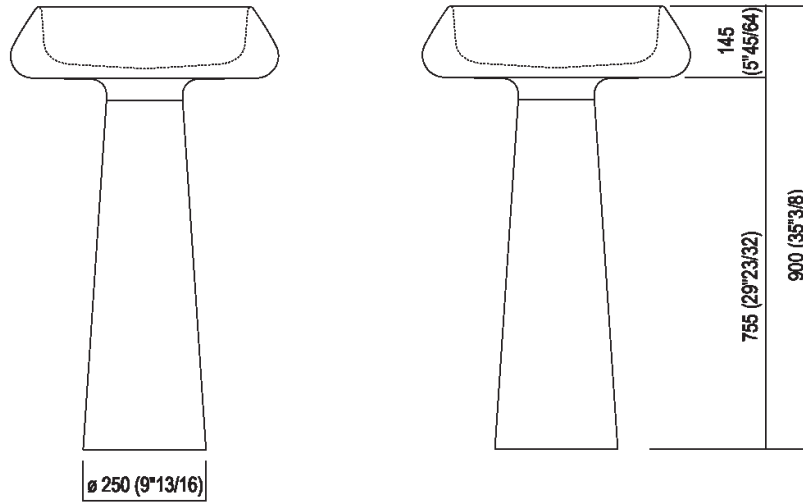

Column washbasin designed for floor drainage  
 drainage  
 ACER1082FMPG

Angelo Mangiarotti, 2018 (1970)

Free-standing washbasin for outdoor in Petit Granit marble.

**Finishes**

Petit Granit

**Materials**

Marble

Washbasin in Petit Granit marble, with cylindric basin and pedestal, without tap hole and without overflow, fixing kit included. Available in freestanding version, the version includes waste with cap in the same washbasin's finish (.MET0563). For the version with floor drainage the waste trap .MET0475 has to be used.

Height:	90 cm	35" 3/8 inches
Diameter:	54.5 cm	21" 1/2 inches
Weight:	95 kg	209 lbs
Packaging:	55 x 48 x 28 cm	21" 5/8 x 26" 6/8 x 31" 4/8 inches
Total weight:	115 kg	254 lbs

Note: The washbasin can be delivered also in stone or marble types on demand, price to be calculated and prior technical verification.

Main dimensions

Installation notes: floor-mounted tap

Scarico per sifone a bottiglia  
Drain for bottle trap