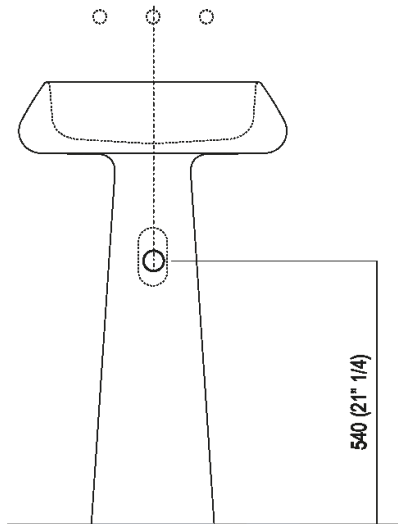

Washbasin in Petit Granit marble, with cylindric basin and pedestal, without tap hole and without overflow, fixing kit included. Available in freestanding version, the version includes waste with cap in the same washbasin's finish (.MET0563). For the version with floor drainage the waste trap .MET0475 has to be used.

Height:	90 cm	35" 3/8 inches
Diameter:	54.5 cm	21" 1/2 inches
Weight:	95 kg	209 lbs
Packaging:	55 x 48 x 28 cm	21" 5/8 x 26" 6/8 x 31" 4/8 inches
Total weight:	115 kg	254 lbs

Note: The washbasin can be delivered also in stone or marble types on demand, price to be calculated and prior technical verification.

Main dimensions

Installation notes: floor-mounted tap

Scarico per sifone a bottiglia  
Drain for bottle trap