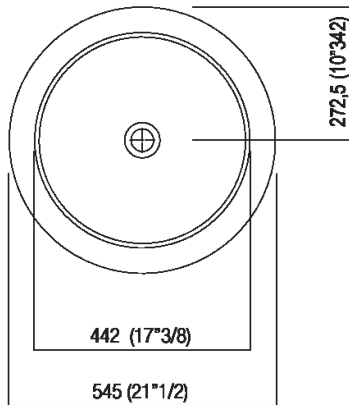

Column washbasin designed for floor drainage  
 drainage  
 ACER1082FMPG

Angelo Mangiarotti, 2018 (1970)

Free-standing washbasin for outdoor in Petit Granit marble.

**Finishes**

Petit Granit

**Materials**

Marble

Washbasin in Petit Granit marble, with cylindric basin and pedestal, without tap hole and without overflow, fixing kit included. Available in freestanding version, the version includes waste with cap in the same washbasin's finish (.MET0563). For the version with floor drainage the waste trap .MET0475 has to be used.

Height:	90 cm	35" 3/8 inches
Diameter:	54.5 cm	21" 1/2 inches
Weight:	95 kg	209 lbs
Packaging:	55 x 48 x 28 cm	21" 5/8 x 26" 6/8 x 31" 4/8 inches
Total weight:	115 kg	254 lbs

Note: The washbasin can be delivered also in stone or marble types on demand, price to be calculated and prior technical verification.

Main dimensions

Installation notes: floor-mounted tap

Scarico per sifone a bottiglia  
Drain for bottle trap