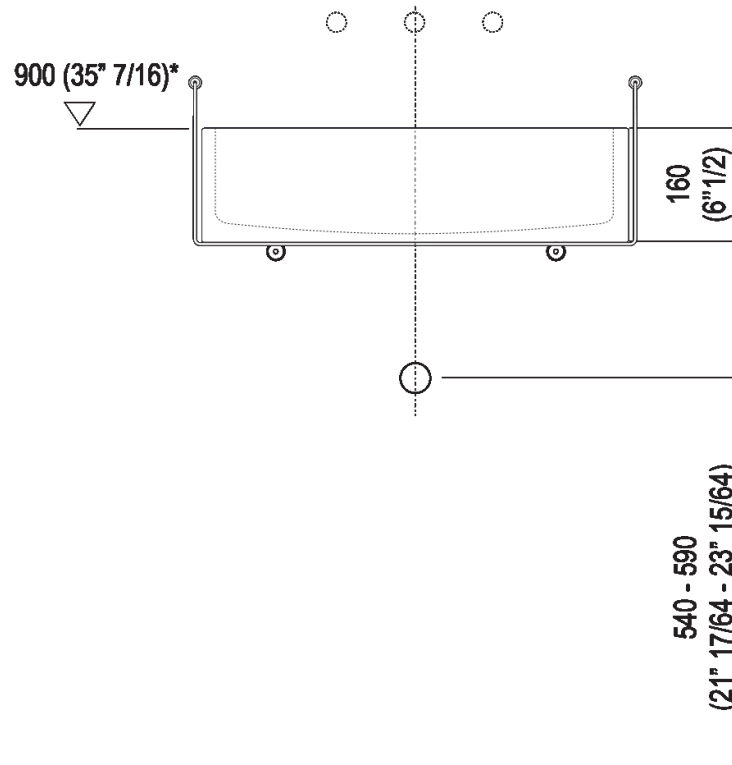

Finishes

Petit Granit

Materials

Marble

Height:	63 cm	24" 3/4 inches
Diameter:	16 cm	6" 1/4 inches
Weight:	34 kg	75 lbs
Depth:	40 cm	15" 3/4 inches
Packaging:	70 x 48 x 28 cm	27" 4/8 x 18" 7/8 x 11" inches
Total weight:	41 kg	90 lbs

Note: The washbasin can be delivered also in stone or marble types on demand, price to be calculated and prior technical verification.

Main dimensions

Installation notes

Scarico per sifone a bottiglia
Drain for bottle trap

***h.consigliata / advised h.**

Tap position, recommended height