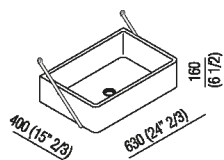

Washbasin with support structure
 ACER0730ESPG

Benedini Associati, 2019

Rectangular washbasin in Petit Granit marble
 for outdoor use, with stainless steel structure.

Rectangular washbasin in Petit Granit marble, without overflow, without tap hole; supported by polished stainless steel structure. Complete with fixing kit. The washbasin includes waste cap in the same washbasin finish (.MET0563).

Finishes

Petit Granit

Materials

Marble

Height:	63 cm	24" 3/4 inches
Diameter:	16 cm	6" 1/4 inches
Weight:	34 kg	75 lbs
Depth:	40 cm	15" 3/4 inches
Packaging:	70 x 48 x 28 cm	27" 4/8 x 18" 7/8 x 11" inches
Total weight:	41 kg	90 lbs

Note: The washbasin can be delivered also in stone or marble types on demand, price to be calculated and prior technical verification.

Main dimensions

Installation notes

Scarico per sifone a bottiglia
Drain for bottle trap