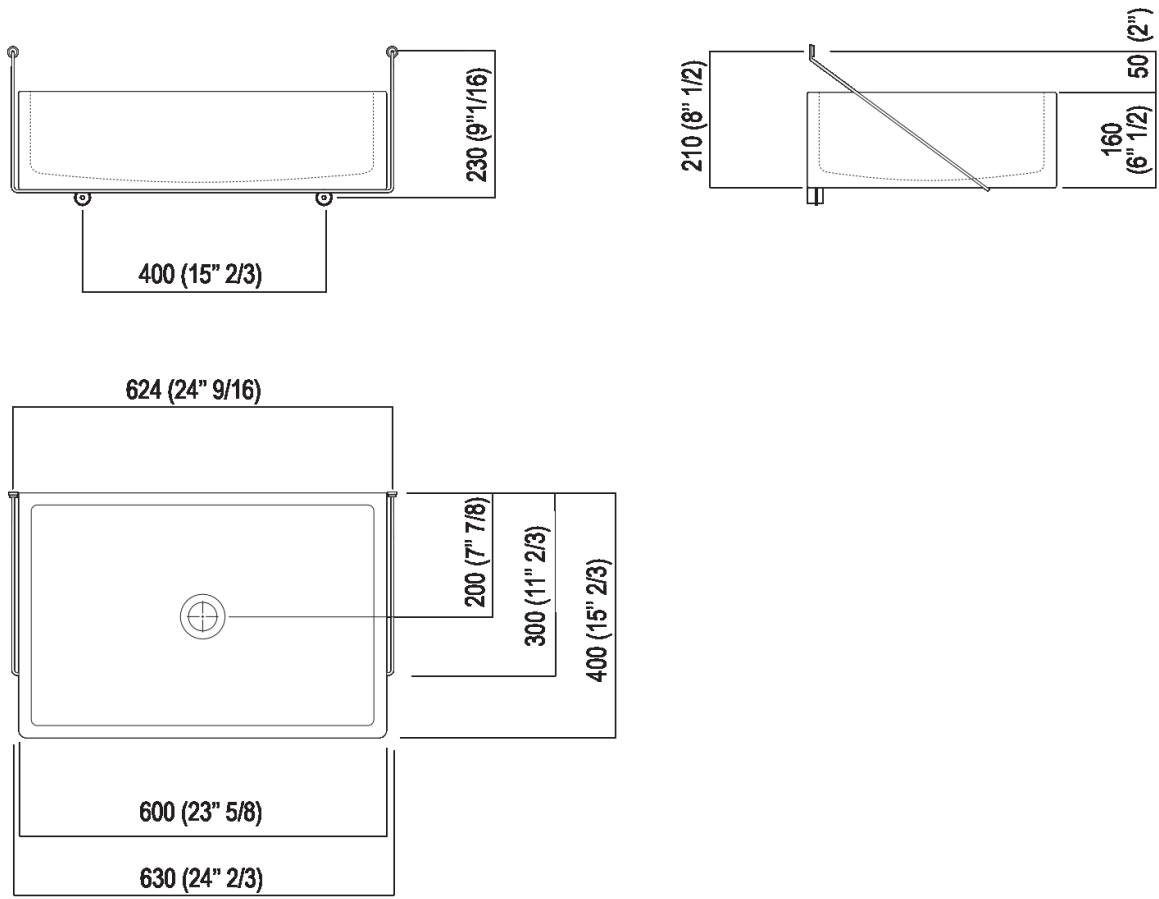

Washbasin with support structure
 ACER0730ESPG

Benedini Associati, 2019

Rectangular washbasin in Petit Granit marble
 for outdoor use, with stainless steel structure.

Rectangular washbasin in Petit Granit marble, without overflow, without tap hole; supported by polished stainless steel structure. Complete with fixing kit. The washbasin includes waste cap in the same washbasin finish (.MET0563).

Finishes

Petit Granit

Materials

Marble

Height:	63 cm	24" 3/4 inches
Diameter:	16 cm	6" 1/4 inches
Weight:	34 kg	75 lbs
Depth:	40 cm	15" 3/4 inches
Packaging:	70 x 48 x 28 cm	27" 4/8 x 18" 7/8 x 11" inches
Total weight:	41 kg	90 lbs

Note: The washbasin can be delivered also in stone or marble types on demand, price to be calculated and prior technical verification.

Main dimensions

Installation notes

Scarico per sifone a bottiglia
Drain for bottle trap

***h.consigliata / advised h.**

Tap position, recommended height