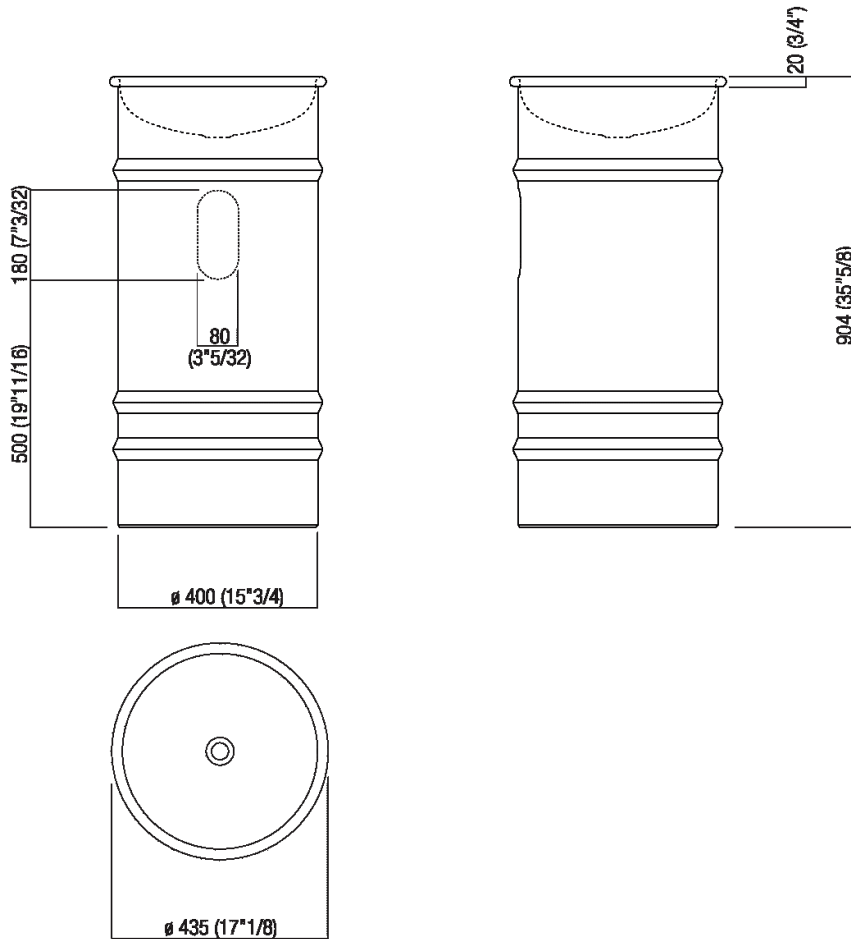

Column washbasin designed for wall drainage
 ACER0798EM_

Patricia Urquiola, 2018

Round washbasin with floor standing base made in stainless steel suitable for outdoor featuring.

Finishes

-  White/dark grey
-  White/light grey
-  White

Materials

-  Stainless steel

Round washbasin with floor standing stainless steel base painted white (RAL9003) or in two colours, with dark grey (RAL7021) or light grey (RAL7044) exterior, without tap hole, without overflow. Fixing kit included. Can be accessorised with a iroko wood shelf to place on the edge of the washbasin, and with a steel towel hook painted white to install on the lower edge of the shelf. Wall mounted version. The washbasin includes waste (.MET0563) with white finish cap. The wall-mounted version is furnished with a rear slot for water connections.

Height:	90.4 cm	35" 5/8 inches
Diameter:	43.5 cm	17" 1/8 inches
Weight:	10 kg	22 lbs
Packaging:	52 x 52 x 100 cm	20" 4/8 x 20" 4/8 x 39" 3/8 inches
Total weight:	11 kg	24 lbs

Main dimensions

Installation notes

Tap position, recommended height