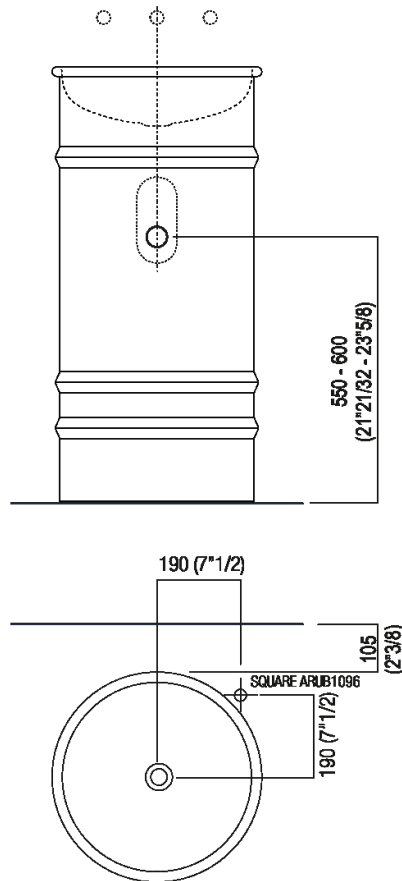

Materials

-  Stainless steel

Round washbasin with floor standing stainless steel base painted white (RAL9003) or in two colours, with dark grey (RAL7021) or light grey (RAL7044) exterior, without tap hole, without overflow. Fixing kit included. Can be accessorised with a iroko wood shelf to place on the edge of the washbasin, and with a steel towel hook painted white to install on the lower edge of the shelf. Wall mounted version. The washbasin includes waste (.MET0563) with white finish cap. The wall-mounted version is furnished with a rear slot for water connections.

Height:	90.4 cm	35" 5/8 inches
Diameter:	43.5 cm	17" 1/8 inches
Weight:	10 kg	22 lbs
Packaging:	52 x 52 x 100 cm	20" 4/8 x 20" 4/8 x 39" 3/8 inches
Total weight:	11 kg	24 lbs

Main dimensions

Installation notes

Tap position, recommended height