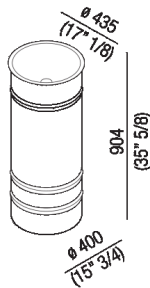

Column washbasin designed for wall drainage
 ACER0798EM_

Patricia Urquiola, 2018

Round washbasin with floor standing base made in stainless steel suitable for outdoor featuring.

Finishes

-  White/dark grey
-  White/light grey
-  White

Materials

-  Stainless steel

Round washbasin with floor standing stainless steel base painted white (RAL9003) or in two colours, with dark grey (RAL7021) or light grey (RAL7044) exterior, without tap hole, without overflow. Fixing kit included. Can be accessorised with a iroko wood shelf to place on the edge of the washbasin, and with a steel towel hook painted white to install on the lower edge of the shelf. Wall mounted version. The washbasin includes waste (.MET0563) with white finish cap. The wall-mounted version is furnished with a rear slot for water connections.

Height:	90.4 cm	35" 5/8 inches
Diameter:	43.5 cm	17" 1/8 inches
Weight:	10 kg	22 lbs
Packaging:	52 x 52 x 100 cm	20" 4/8 x 20" 4/8 x 39" 3/8 inches
Total weight:	11 kg	24 lbs

Main dimensions

Installation notes

Tap position, recommended height