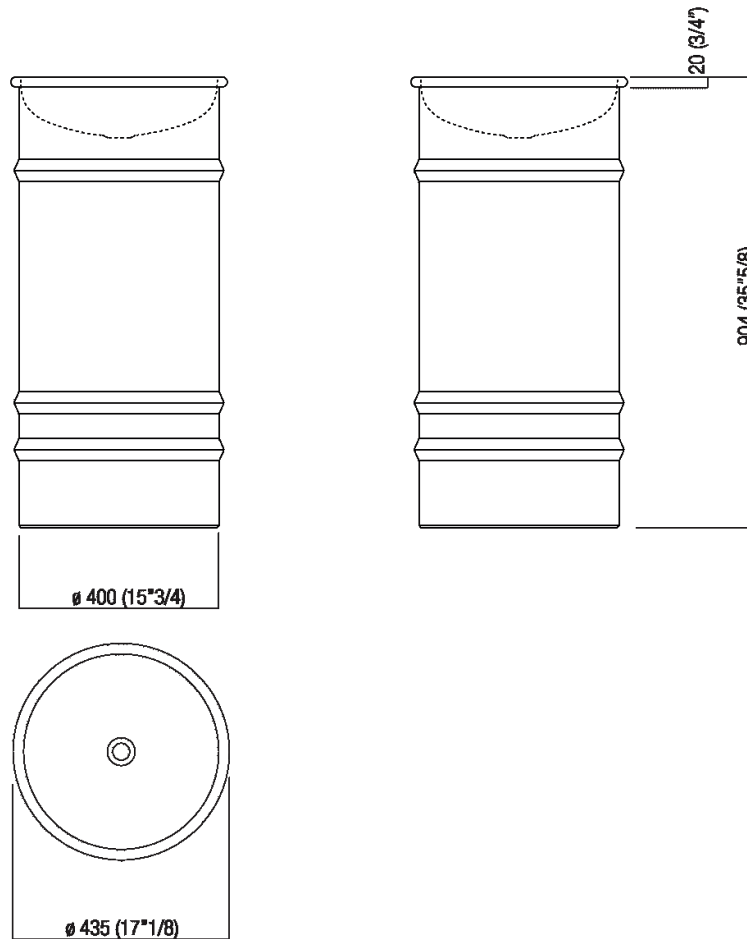

Column washbasin designed for floor drainage
 ACER0798EF_

Patricia Urquiola, 2018

Round washbasin with floor standing base made in stainless steel suitable for outdoor featuring.

Finishes

-  White/dark grey
-  White/light grey
-  White

Materials

-  Stainless steel

Round washbasin with floor standing stainless steel base painted white (RAL9003) or in two colours, with dark grey (RAL7021) or light grey (RAL7044) exterior, without tap hole, without overflow. Fixing kit included. Can be accessorised with a iroko wood shelf to place on the edge of the washbasin, and with a steel towel hook painted white to install on the lower edge of the shelf. Freestanding version. The washbasin includes waste (.MET0563) with white finish cap. The island version with floor drainage requires the insertion of a .MET0519 waste trap.

Height:	90.4 cm	35" 5/8 inches
Diameter:	43.5 cm	17" 1/8 inches
Weight:	10 kg	22 lbs
Packaging:	52 x 52 x 100 cm	20" 4/8 x 20" 4/8 x 39" 3/8 inches
Total weight:	11 kg	24 lbs

Main dimensions

Installation notes

Tap position, recommended height