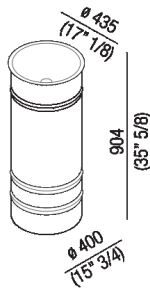

Column washbasin designed for floor drainage
 ACER0798EF_

Patricia Urquiola, 2018

Round washbasin with floor standing base made in stainless steel suitable for outdoor featuring.

Finishes

-  White/dark grey
-  White/light grey
-  White

Materials

-  Stainless steel

Round washbasin with floor standing stainless steel base painted white (RAL9003) or in two colours, with dark grey (RAL7021) or light grey (RAL7044) exterior, without tap hole, without overflow. Fixing kit included. Can be accessorised with a iroko wood shelf to place on the edge of the washbasin, and with a steel towel hook painted white to install on the lower edge of the shelf. Freestanding version. The washbasin includes waste (.MET0563) with white finish cap. The island version with floor drainage requires the insertion of a .MET0519 waste trap.

Height:	90.4 cm	35" 5/8 inches
Diameter:	43.5 cm	17" 1/8 inches
Weight:	10 kg	22 lbs
Packaging:	52 x 52 x 100 cm	20" 4/8 x 20" 4/8 x 39" 3/8 inches
Total weight:	11 kg	24 lbs

Main dimensions

Installation notes

Tap position, recommended height