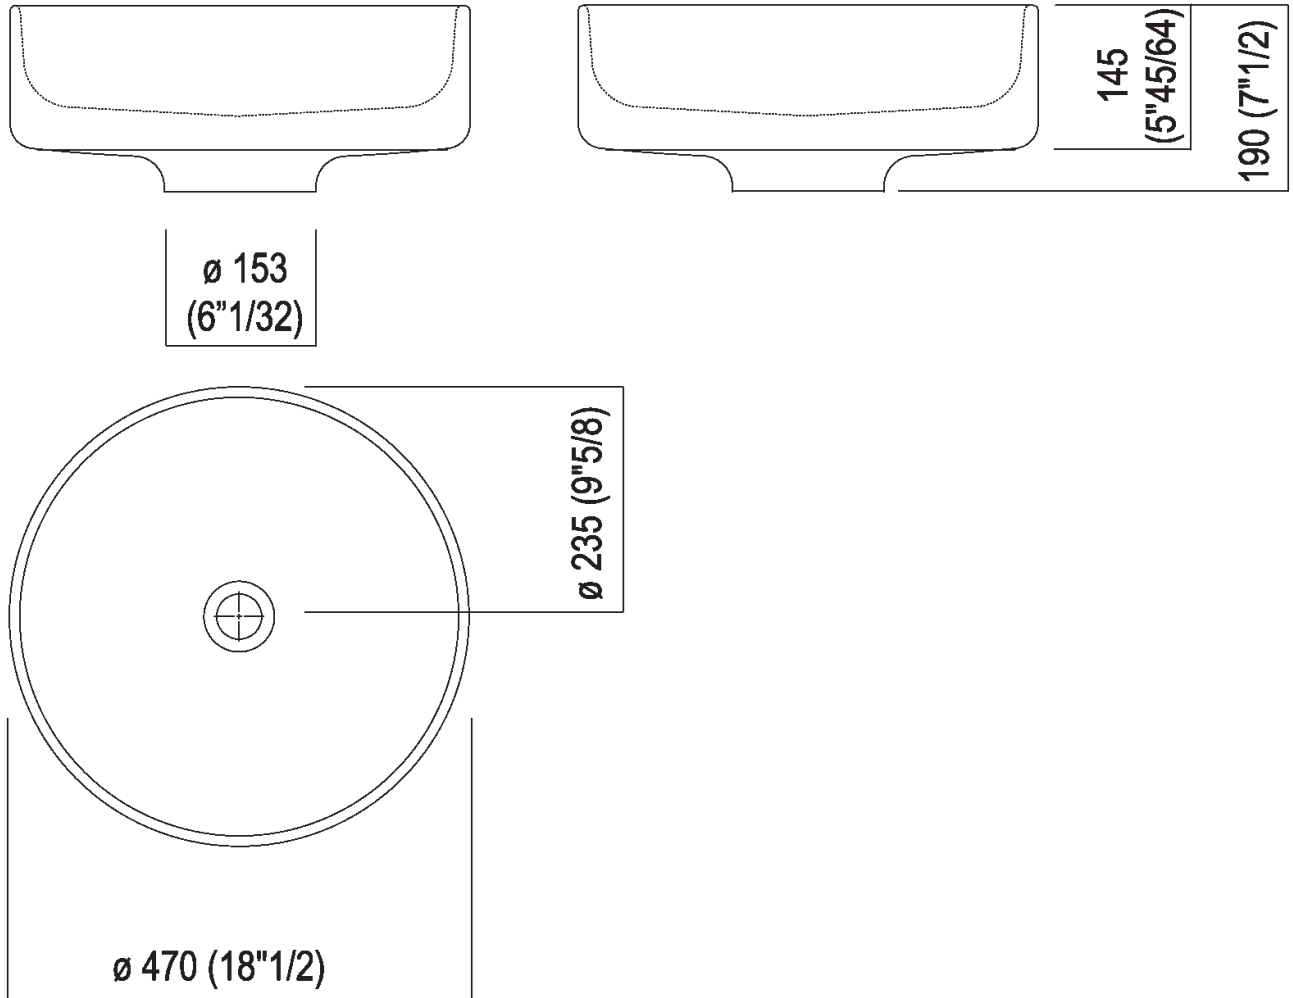

Finishes

-  Cementoskin® dark grey
-  Cementoskin® light grey
-  Cementoskin® coffee
-  Cementoskin® brick red
-  Petit Granit
-  Cementoskin® green

Materials

-  Marble
-  Concrete

Height:	19 cm	7" 1/2 inches
Diameter:	47 cm	18" 1/2 inches
Weight:	18 kg	40 lbs
Packaging:	57 x 57 x 40 cm	22" 1/2 x 22" 1/2 x 15" 3/4 inches
Total weight:	28 kg	62 lbs

Note: The washbasin can be delivered also in stone or marble types on demand, price to be calculated and prior technical verification. The above measurements refer to the Cementoskin® version, for the marble version the measurements are: Weight: 53 lbs Packaging: 22" 1/2 x 22" 1/2 x 15" 3/4 Gross weight: 75 lbs

Main dimensions

Installation notes

Scarico per sifone ad incasso
Drain for concealed waste trap

***h.consigliata / advised h.**

Holes for countertop washbasins and top mounted taps for top

PIANO cm 50 / COUNTERTOP cm 50

Posizione standard per rubinetto su piano
 Standard position for top mounted tap

Posizione standard per rubinetto a parete
 Standard position for wall mounted tap

Tap position, recommended height