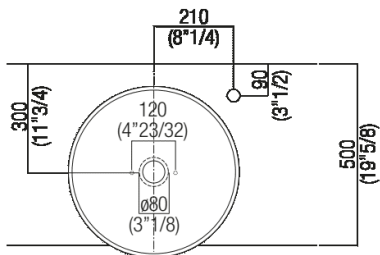

Finishes

-  Cementoskin® dark grey
-  Cementoskin® light grey
-  Cementoskin® coffee
-  Cementoskin® brick red
-  Petit Granit
-  Cementoskin® green

Materials

-  Marble
-  Concrete

Height:	19 cm	7" 1/2 inches
Diameter:	47 cm	18" 1/2 inches
Weight:	18 kg	40 lbs
Packaging:	57 x 57 x 40 cm	22" 1/2 x 22" 1/2 x 15" 3/4 inches
Total weight:	28 kg	62 lbs

Note: The washbasin can be delivered also in stone or marble types on demand, price to be calculated and prior technical verification. The above measurements refer to the Cementoskin® version, for the marble version the measurements are: Weight: 53 lbs Packaging: 22" 1/2 x 22" 1/2 x 15" 3/4 Gross weight: 75 lbs

Main dimensions

Installation notes

Scarico per sifone ad incasso
Drain for concealed waste trap

***h.consigliata / advised h.**

Holes for countertop washbasins and top mounted taps for top

PIANO cm 50 / COUNTERTOP cm 50

Posizione standard per rubinetto su piano
 Standard position for top mounted tap

Posizione standard per rubinetto a parete
 Standard position for wall mounted tap

Tap position, recommended height