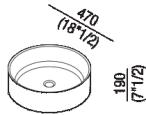

Over countertop washbasin
ACER1083E_

Angelo Mangiarotti, 2018 (1970)

Over countertop washbasin for outdoor in
Petit Granit marble or Cementoskin®.