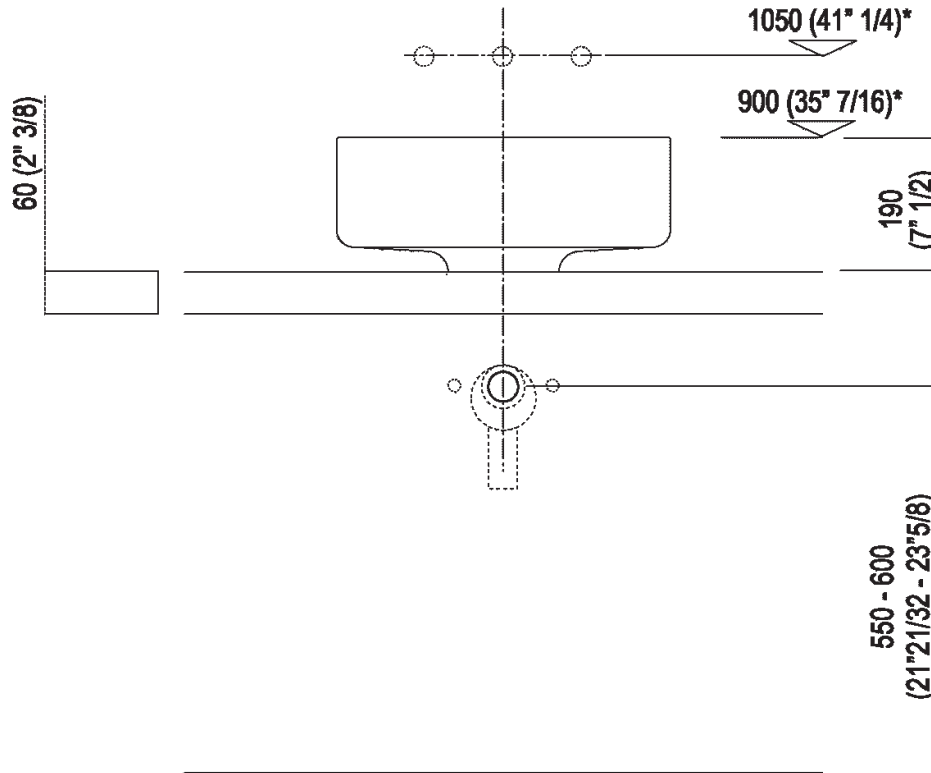

Finishes

-  Cementoskin® dark grey
-  Cementoskin® light grey
-  Cementoskin® coffee
-  Cementoskin® brick red
-  Petit Granit
-  Cementoskin® green

Materials

-  Marble
-  Concrete

Height:	19 cm	7" 1/2 inches
Diameter:	47 cm	18" 1/2 inches
Weight:	18 kg	40 lbs
Packaging:	57 x 57 x 40 cm	22" 1/2 x 22" 1/2 x 15" 3/4 inches
Total weight:	28 kg	62 lbs

Note: The washbasin can be delivered also in stone or marble types on demand, price to be calculated and prior technical verification. The above measurements refer to the Cementoskin® version, for the marble version the measurements are: Weight: 53 lbs Packaging: 22" 1/2 x 22" 1/2 x 15" 3/4 Gross weight: 75 lbs

Main dimensions

Installation notes

Scarico per sifone ad incasso
Drain for concealed waste trap

***h.consigliata / advised h.**

Holes for countertop washbasins and top mounted taps for top

PIANO cm 50 / COUNTERTOP cm 50

Posizione standard per rubinetto su piano
 Standard position for top mounted tap

Posizione standard per rubinetto a parete
 Standard position for wall mounted tap

Tap position, recommended height