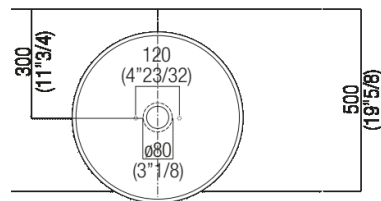

Finishes

-  Cementoskin® dark grey
-  Cementoskin® light grey
-  Cementoskin® coffee
-  Cementoskin® brick red
-  Petit Granit
-  Cementoskin® green

Materials

-  Marble
-  Concrete

Height:	19 cm	7" 1/2 inches
Diameter:	47 cm	18" 1/2 inches
Weight:	18 kg	40 lbs
Packaging:	57 x 57 x 40 cm	22" 1/2 x 22" 1/2 x 15" 3/4 inches
Total weight:	28 kg	62 lbs

Note: The washbasin can be delivered also in stone or marble types on demand, price to be calculated and prior technical verification. The above measurements refer to the Cementoskin® version, for the marble version the measurements are: Weight: 53 lbs Packaging: 22" 1/2 x 22" 1/2 x 15" 3/4 Gross weight: 75 lbs

Main dimensions

Installation notes

Scarico per sifone ad incasso
Drain for concealed waste trap

***h.consigliata / advised h.**

Holes for countertop washbasins and top mounted taps for top

PIANO cm 50 / COUNTERTOP cm 50

Posizione standard per rubinetto su piano
 Standard position for top mounted tap

Posizione standard per rubinetto a parete
 Standard position for wall mounted tap

Tap position, recommended height