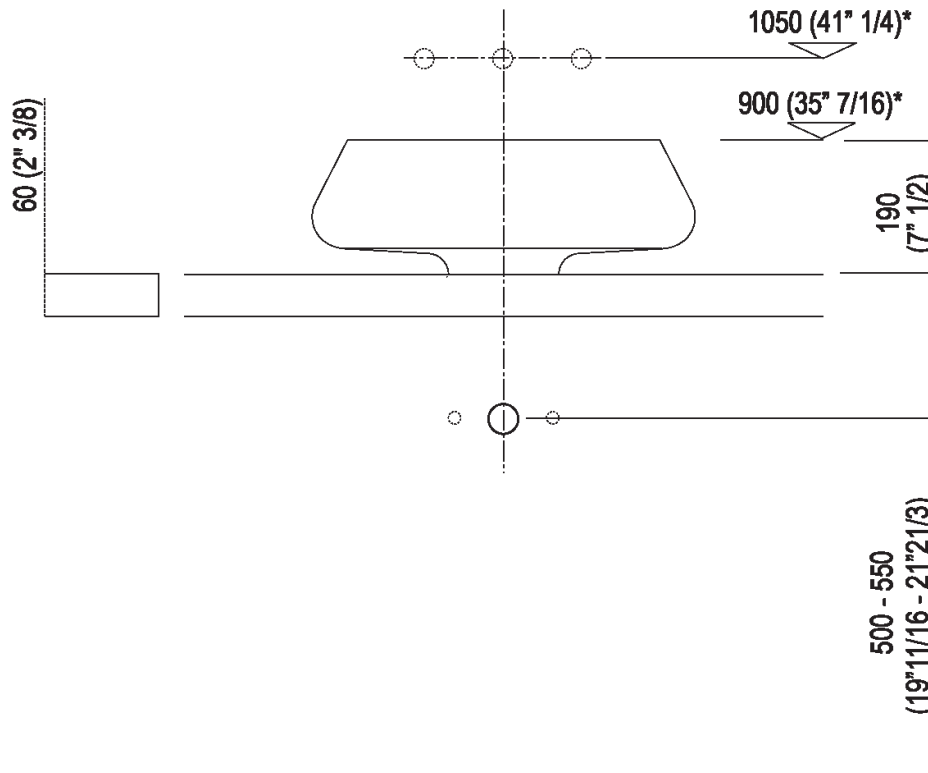

Height:	19 cm	7" 1/2 inches
Diameter:	54.5 cm	21" 1/2 inches
Weight:	42 kg	93 lbs
Packaging:	65 x 65 x 40 cm	25" 5/8 x 25" 5/8 x 15" 3/4 inches
Total weight:	52 kg	115 lbs

Note: The washbasin can be delivered also in stone or marble types on demand, price to be calculated and prior technical verification.

**Finishes**

Petit Granit

**Materials**

Marble

Main dimensions

**Installation notes**

**Scarico per sifone a bottiglia**  
**Drain for bottle trap**

**\*h.consigliata / advised h.**

Holes for countertop washbasins and top mounted taps for top

**PIANO cm 50 / COUNTERTOP cm 50**

Posizione standard per rubinetto su piano  
 Standard position for top mounted tap

Posizione standard per rubinetto a parete  
 Standard position for wall mounted tap

---

Tap position, recommended height