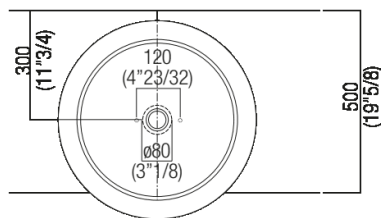

Height:	19 cm	7" 1/2 inches
Diameter:	54.5 cm	21" 1/2 inches
Weight:	42 kg	93 lbs
Packaging:	65 x 65 x 40 cm	25" 5/8 x 25" 5/8 x 15" 3/4 inches
Total weight:	52 kg	115 lbs

Note: The washbasin can be delivered also in stone or marble types on demand, price to be calculated and prior technical verification.

**Finishes**

Petit Granit

**Materials**

Marble

Main dimensions

**Installation notes**

**Scarico per sifone a bottiglia**  
**Drain for bottle trap**

**\*h.consigliata / advised h.**

Holes for countertop washbasins and top mounted taps for top

**PIANO cm 50 / COUNTERTOP cm 50**

Posizione standard per rubinetto su piano  
 Standard position for top mounted tap

Posizione standard per rubinetto a parete  
 Standard position for wall mounted tap

---

Tap position, recommended height