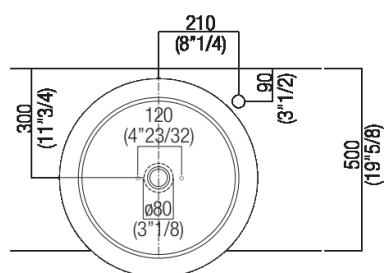

Height:	19 cm	7" 1/2 inches
Diameter:	54.5 cm	21" 1/2 inches
Weight:	42 kg	93 lbs
Packaging:	65 x 65 x 40 cm	25" 5/8 x 25" 5/8 x 15" 3/4 inches
Total weight:	52 kg	115 lbs

Note: The washbasin can be delivered also in stone or marble types on demand, price to be calculated and prior technical verification.

**Finishes**

Petit Granit

**Materials**

Marble

Main dimensions

**Installation notes**

**Scarico per sifone a bottiglia**  
**Drain for bottle trap**

**\*h.consigliata / advised h.**

Holes for countertop washbasins and top mounted taps for top

**PIANO cm 50 / COUNTERTOP cm 50**

Posizione standard per rubinetto su piano  
 Standard position for top mounted tap

Posizione standard per rubinetto a parete  
 Standard position for wall mounted tap

---

Tap position, recommended height