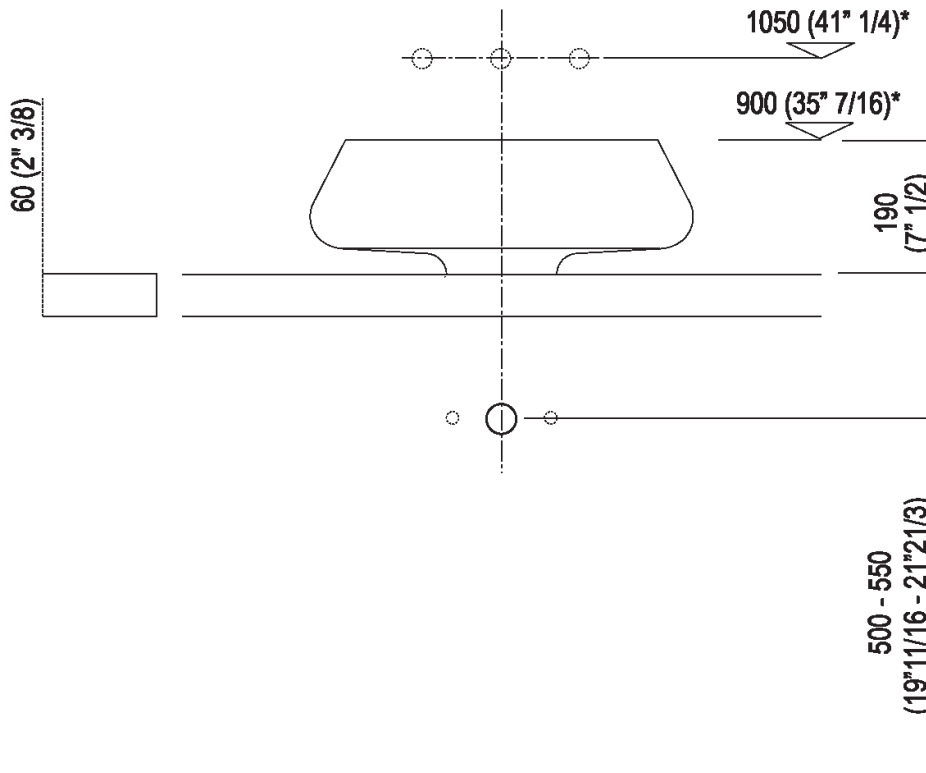

Height:	19 cm	7" 1/2 inches
Diameter:	54.5 cm	21" 1/2 inches
Weight:	42 kg	93 lbs
Packaging:	65 x 65 x 40 cm	25" 5/8 x 25" 5/8 x 15" 3/4 inches
Total weight:	52 kg	115 lbs

Note: The washbasin can be delivered also in stone or marble types on demand, price to be calculated and prior technical verification.

**Finishes**

Petit Granit

**Materials**

Marble

Main dimensions

**Installation notes**

**Scarico per sifone a bottiglia**  
**Drain for bottle trap**

**\*h.consigliata / advised h.**

Holes for countertop washbasins and top mounted taps for top

**PIANO cm 50 / COUNTERTOP cm 50**

Posizione standard per rubinetto su piano  
 Standard position for top mounted tap

Posizione standard per rubinetto a parete  
 Standard position for wall mounted tap

---

Tap position, recommended height