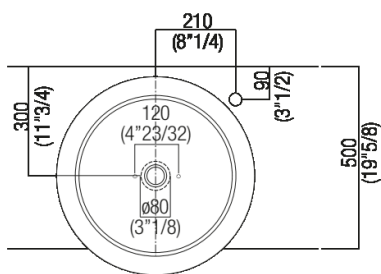

Height:	19 cm	7" 1/2 inches
Diameter:	54.5 cm	21" 1/2 inches
Weight:	42 kg	93 lbs
Packaging:	65 x 65 x 40 cm	25" 5/8 x 25" 5/8 x 15" 3/4 inches
Total weight:	52 kg	115 lbs

Note: The washbasin can be delivered also in stone or marble types on demand, price to be calculated and prior technical verification.

**Finishes**

Petit Granit

**Materials**

Marble

Main dimensions

**Installation notes**

**Scarico per sifone a bottiglia**  
**Drain for bottle trap**

**\*h.consigliata / advised h.**

Holes for countertop washbasins and top mounted taps for top

**PIANO cm 50 / COUNTERTOP cm 50**

Posizione standard per rubinetto su piano  
 Standard position for top mounted tap

Posizione standard per rubinetto a parete  
 Standard position for wall mounted tap

---

Tap position, recommended height