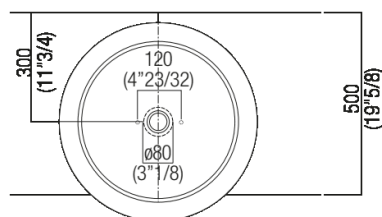

Height:	19 cm	7" 1/2 inches
Diameter:	54.5 cm	21" 1/2 inches
Weight:	42 kg	93 lbs
Packaging:	65 x 65 x 40 cm	25" 5/8 x 25" 5/8 x 15" 3/4 inches
Total weight:	52 kg	115 lbs

Note: The washbasin can be delivered also in stone or marble types on demand, price to be calculated and prior technical verification.

**Finishes**

Petit Granit

**Materials**

Marble

Main dimensions

**Installation notes**

**Scarico per sifone a bottiglia**  
**Drain for bottle trap**

**\*h.consigliata / advised h.**

Holes for countertop washbasins and top mounted taps for top

**PIANO cm 50 / COUNTERTOP cm 50**

Posizione standard per rubinetto su piano  
 Standard position for top mounted tap

Posizione standard per rubinetto a parete  
 Standard position for wall mounted tap

---

Tap position, recommended height