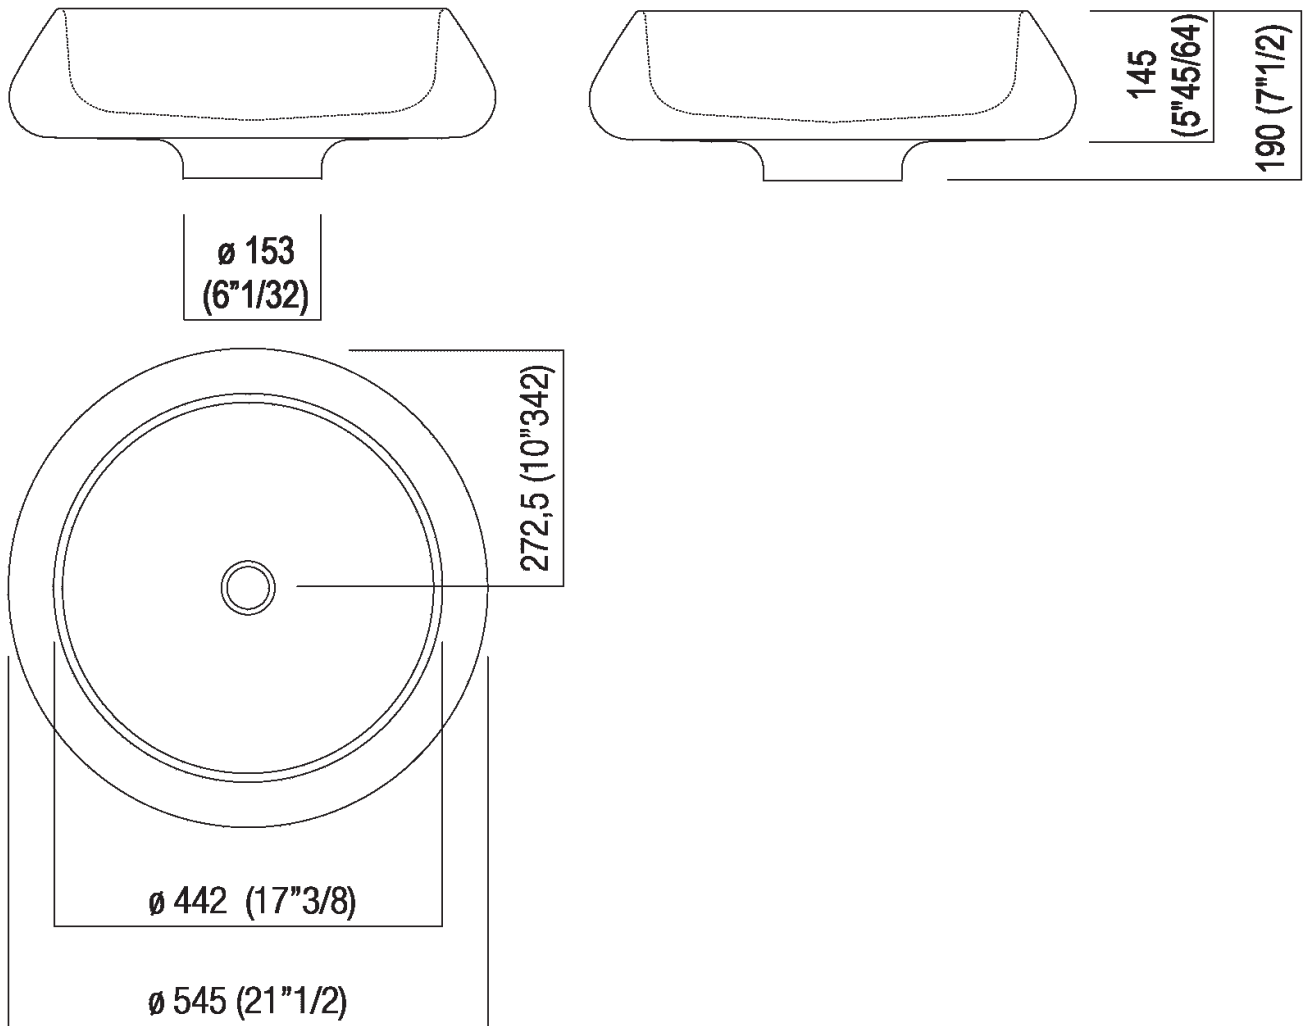

Height:	19 cm	7" 1/2 inches
Diameter:	54.5 cm	21" 1/2 inches
Weight:	42 kg	93 lbs
Packaging:	65 x 65 x 40 cm	25" 5/8 x 25" 5/8 x 15" 3/4 inches
Total weight:	52 kg	115 lbs

Note: The washbasin can be delivered also in stone or marble types on demand, price to be calculated and prior technical verification.

**Finishes**

Petit Granit

**Materials**

Marble

Main dimensions

**Installation notes**

**Scarico per sifone a bottiglia**  
**Drain for bottle trap**

**\*h.consigliata / advised h.**

Holes for countertop washbasins and top mounted taps for top

**PIANO cm 50 / COUNTERTOP cm 50**

Posizione standard per rubinetto su piano  
 Standard position for top mounted tap

Posizione standard per rubinetto a parete  
 Standard position for wall mounted tap

---

Tap position, recommended height