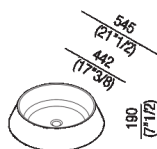

Height:	19 cm	7" 1/2 inches
Diameter:	54.5 cm	21" 1/2 inches
Weight:	42 kg	93 lbs
Packaging:	65 x 65 x 40 cm	25" 5/8 x 25" 5/8 x 15" 3/4 inches
Total weight:	52 kg	115 lbs

Note: The washbasin can be delivered also in stone or marble types on demand, price to be calculated and prior technical verification.

Holes for countertop washbasins and top mounted taps for top

**PIANO cm 50 / COUNTERTOP cm 50**

Posizione standard per rubinetto su piano  
 Standard position for top mounted tap

Posizione standard per rubinetto a parete  
 Standard position for wall mounted tap

---

Tap position, recommended height