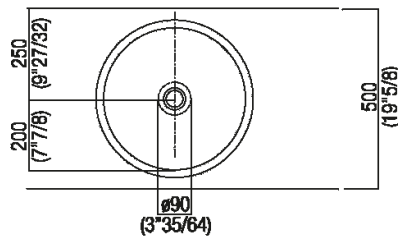

Height:	19 cm	7" 1/2 inches
Diameter:	43.5 cm	17" 1/8 inches
Weight:	7 kg	15 lbs
Packaging:	52 x 52 x 25 cm	20" 4/8 x 20" 4/8 x 9" 7/8 inches
Total weight:	9 kg	20 lbs

Finishes

-  White/dark grey
-  White/light grey
-  White

Materials

-  Stainless steel

Main dimensions

Installation notes

Scarico per sifone a bottiglia
Drain for bottle trap

***h.consigliata / advised h.**

Holes for countertop washbasins and top mounted taps for top

PIANO cm 50 / COUNTERTOP cm 50

Posizione standard per rubinetto su piano
 Standard position for top mounted tap

Posizione standard per rubinetto a parete
 Standard position for wall mounted tap

Tap position, recommended height