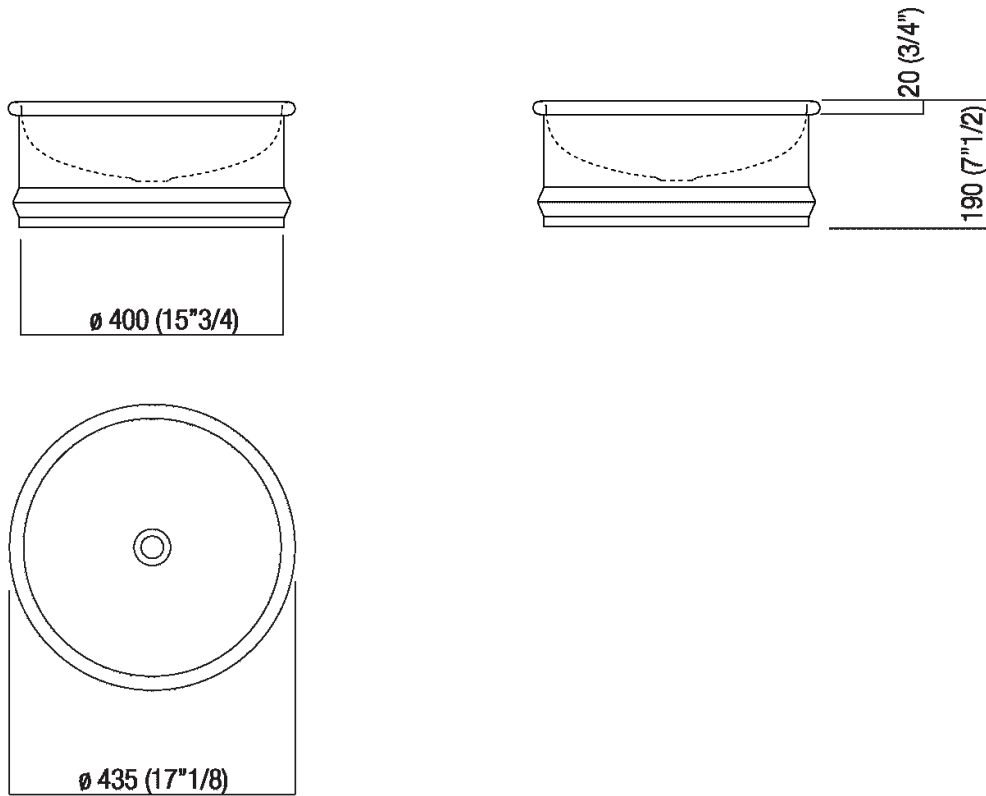

Over countertop washbasin h 19 cm
 ACER0798EP_

Patricia Urquiola, 2011

Washbasin in stainless steel and different
 color combinations for outdoor use.

Round over countertop washbasin in stainless steel painted white (RAL9003) or in two colours, with dark grey (RAL7021) or light grey (RAL7044) exterior, without tap hole and overflow. Can be accessorised with iroko shelf to be insalled on the edge of the washbasin. The washbasin includes waste (.MET0568IZ) with white finish cap.

Height:	19 cm	7" 1/2 inches
Diameter:	43.5 cm	17" 1/8 inches
Weight:	7 kg	15 lbs
Packaging:	52 x 52 x 25 cm	20" 4/8 x 20" 4/8 x 9" 7/8 inches
Total weight:	9 kg	20 lbs

Finishes

-  White/dark grey
-  White/light grey
-  White

Materials

-  Stainless steel

Main dimensions

Installation notes

Scarico per sifone a bottiglia
Drain for bottle trap

***h.consigliata / advised h.**

Holes for countertop washbasins and top mounted taps for top

PIANO cm 50 / COUNTERTOP cm 50

Posizione standard per rubinetto su piano
 Standard position for top mounted tap

Posizione standard per rubinetto a parete
 Standard position for wall mounted tap

Tap position, recommended height