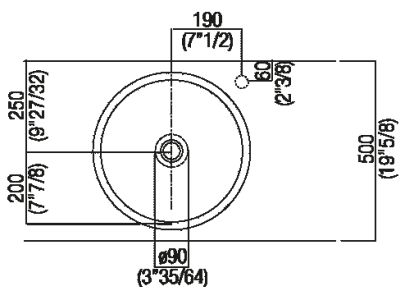

Height:	19 cm	7" 1/2 inches
Diameter:	43.5 cm	17" 1/8 inches
Weight:	7 kg	15 lbs
Packaging:	52 x 52 x 25 cm	20" 4/8 x 20" 4/8 x 9" 7/8 inches
Total weight:	9 kg	20 lbs

Finishes

-  White/dark grey
-  White/light grey
-  White

Materials

-  Stainless steel

Main dimensions

Installation notes

Scarico per sifone a bottiglia
Drain for bottle trap

***h.consigliata / advised h.**

Holes for countertop washbasins and top mounted taps for top

PIANO cm 50 / COUNTERTOP cm 50

Posizione standard per rubinetto su piano
 Standard position for top mounted tap

Posizione standard per rubinetto a parete
 Standard position for wall mounted tap

Tap position, recommended height