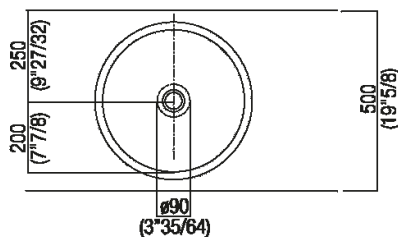

Height:	19 cm	7" 1/2 inches
Diameter:	43.5 cm	17" 1/8 inches
Weight:	7 kg	15 lbs
Packaging:	52 x 52 x 25 cm	20" 4/8 x 20" 4/8 x 9" 7/8 inches
Total weight:	9 kg	20 lbs

Finishes

-  White/dark grey
-  White/light grey
-  White

Materials

-  Stainless steel

Main dimensions

Installation notes

Scarico per sifone a bottiglia
Drain for bottle trap

***h.consigliata / advised h.**

Holes for countertop washbasins and top mounted taps for top

PIANO cm 50 / COUNTERTOP cm 50

Posizione standard per rubinetto su piano
 Standard position for top mounted tap

Posizione standard per rubinetto a parete
 Standard position for wall mounted tap

Tap position, recommended height