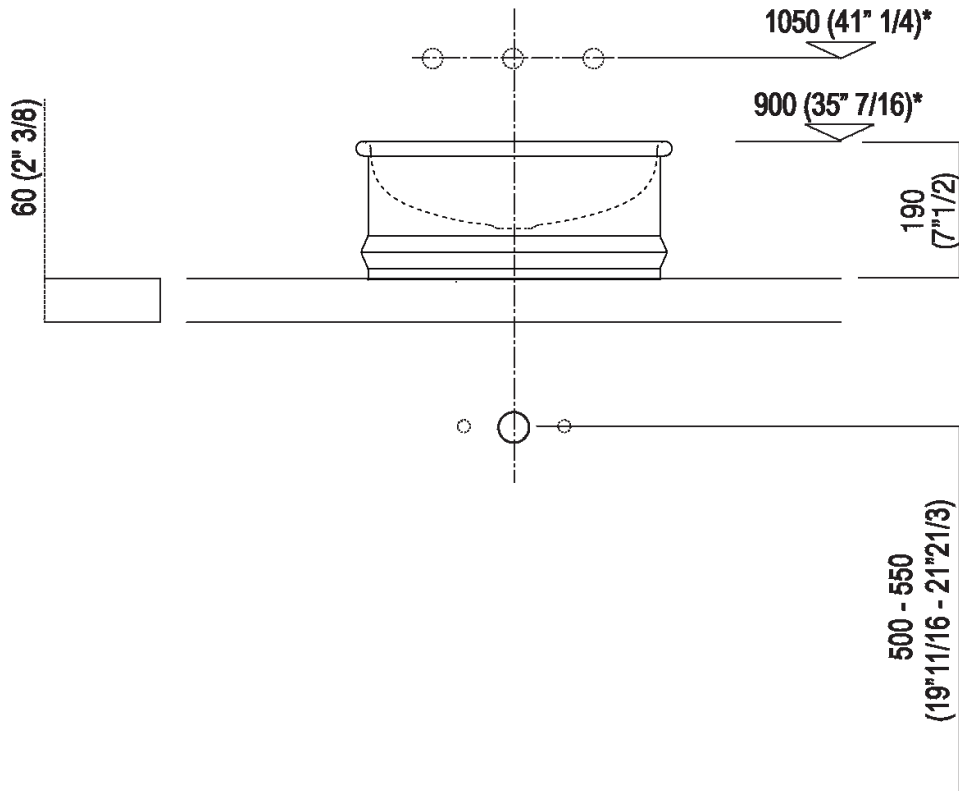

Height:	19 cm	7" 1/2 inches
Diameter:	43.5 cm	17" 1/8 inches
Weight:	7 kg	15 lbs
Packaging:	52 x 52 x 25 cm	20" 4/8 x 20" 4/8 x 9" 7/8 inches
Total weight:	9 kg	20 lbs

Finishes

-  White/dark grey
-  White/light grey
-  White

Materials

-  Stainless steel

Main dimensions

Installation notes

Scarico per sifone a bottiglia
Drain for bottle trap

***h.consigliata / advised h.**

Holes for countertop washbasins and top mounted taps for top

PIANO cm 50 / COUNTERTOP cm 50

Posizione standard per rubinetto su piano
 Standard position for top mounted tap

Posizione standard per rubinetto a parete
 Standard position for wall mounted tap

Tap position, recommended height