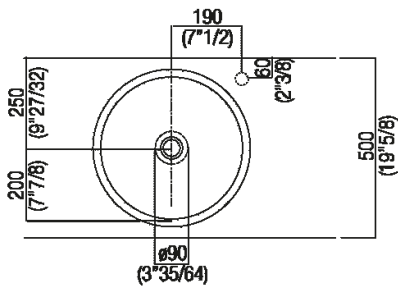

Height:	19 cm	7" 1/2 inches
Diameter:	43.5 cm	17" 1/8 inches
Weight:	7 kg	15 lbs
Packaging:	52 x 52 x 25 cm	20" 4/8 x 20" 4/8 x 9" 7/8 inches
Total weight:	9 kg	20 lbs

Finishes

-  White/dark grey
-  White/light grey
-  White

Materials

-  Stainless steel

Main dimensions

Installation notes

Scarico per sifone a bottiglia
Drain for bottle trap

***h.consigliata / advised h.**

Holes for countertop washbasins and top mounted taps for top

PIANO cm 50 / COUNTERTOP cm 50

Posizione standard per rubinetto su piano
 Standard position for top mounted tap

Posizione standard per rubinetto a parete
 Standard position for wall mounted tap

Tap position, recommended height