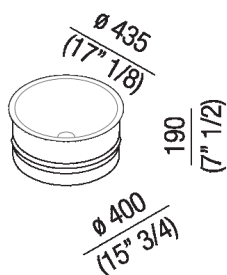

Over countertop washbasin h 19 cm
ACER0798EP_

Patricia Urquiola, 2011

Washbasin in stainless steel and different
color combinations for outdoor use.

Round over countertop washbasin in stainless steel painted white (RAL9003) or in two colours, with dark grey (RAL7021) or light grey (RAL7044) exterior, without tap hole and overflow. Can be accessorised with iroko shelf to be insalled on the edge of the washbasin. The washbasin includes waste (.MET0568IZ) with white finish cap.

Height:	19 cm	7" 1/2 inches
Diameter:	43.5 cm	17" 1/8 inches
Weight:	7 kg	15 lbs
Packaging:	52 x 52 x 25 cm	20" 4/8 x 20" 4/8 x 9" 7/8 inches
Total weight:	9 kg	20 lbs

Finishes

- White/dark grey
- White/light grey
- White

Materials

- Stainless steel