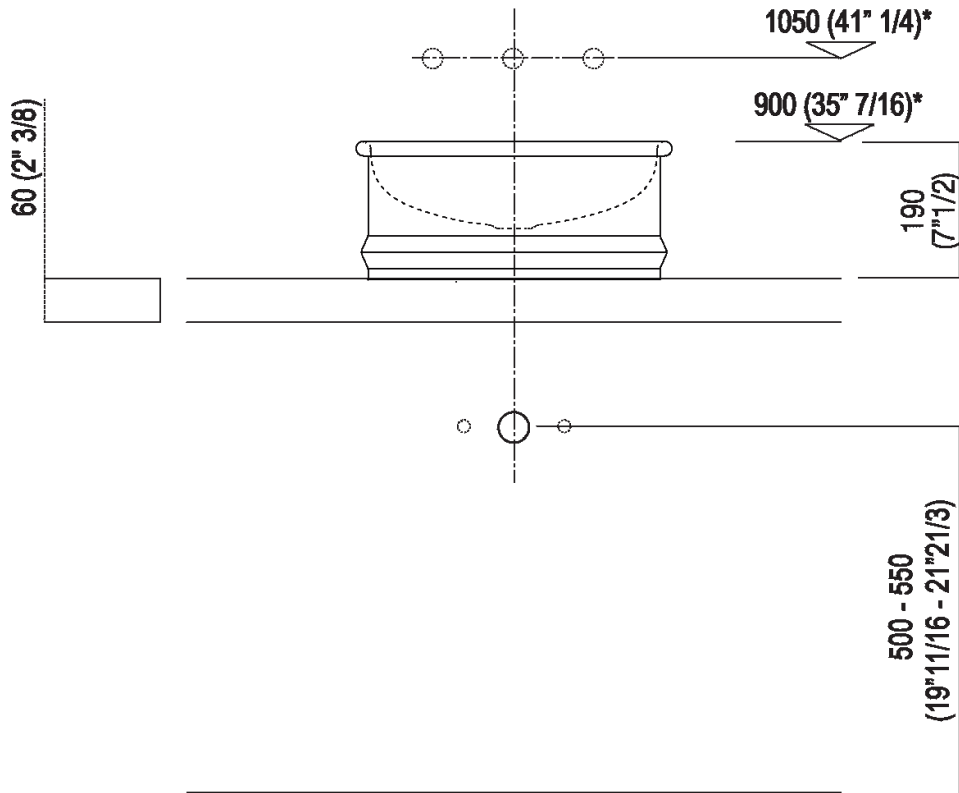

Height:	19 cm	7" 1/2 inches
Diameter:	43.5 cm	17" 1/8 inches
Weight:	7 kg	15 lbs
Packaging:	52 x 52 x 25 cm	20" 4/8 x 20" 4/8 x 9" 7/8 inches
Total weight:	9 kg	20 lbs

Finishes

-  White/dark grey
-  White/light grey
-  White

Materials

-  Stainless steel

Main dimensions

Installation notes

Scarico per sifone a bottiglia
Drain for bottle trap

***h.consigliata / advised h.**

Holes for countertop washbasins and top mounted taps for top

PIANO cm 50 / COUNTERTOP cm 50

Posizione standard per rubinetto su piano
 Standard position for top mounted tap

Posizione standard per rubinetto a parete
 Standard position for wall mounted tap

Tap position, recommended height