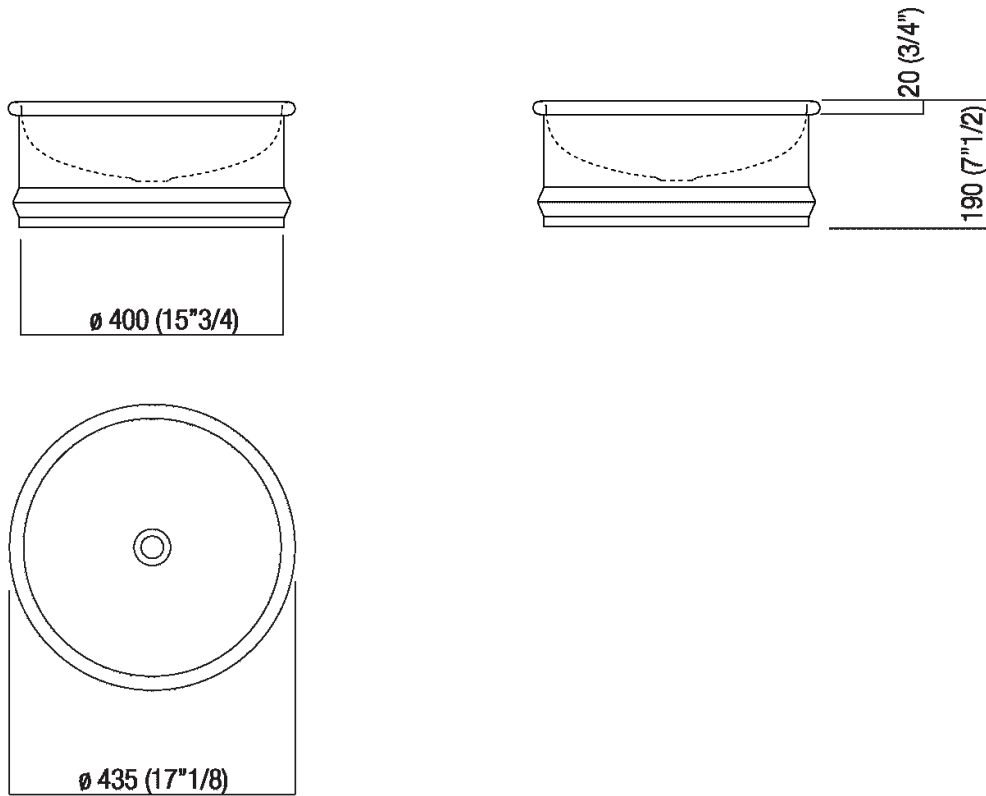

Over countertop washbasin h 19 cm (7" 1/2)
 ACER0798EP_

Patricia Urquiola, 2011

Washbasin in stainless steel and different
 color combinations for outdoor use.

Round over countertop washbasin in stainless steel painted white (RAL9003) or in two colours, with dark grey (RAL7021) or light grey (RAL7044) exterior, without tap hole and overflow. Can be accessorised with iroko shelf to be installed on the edge of the washbasin. The washbasin includes waste (.MET0563) with white finish cap.

Height:	19 cm	7" 1/2 inches
Diameter:	43.5 cm	17" 1/8 inches
Weight:	7 kg	15 lbs
Packaging:	52 x 52 x 25 cm	20" 4/8 x 20" 4/8 x 9" 7/8 inches
Total weight:	9 kg	20 lbs

Finishes

-  White/dark grey
-  White/light grey
-  White

Materials

-  Stainless steel

Main dimensions

Installation notes

Scarico per sifone a bottiglia
Drain for bottle trap

***h.consigliata / advised h.**

Holes for countertop washbasins and top mounted taps for top

PIANO cm 50 / COUNTERTOP cm 50

Posizione standard per rubinetto su piano
 Standard position for top mounted tap

Posizione standard per rubinetto a parete
 Standard position for wall mounted tap

Tap position, recommended height