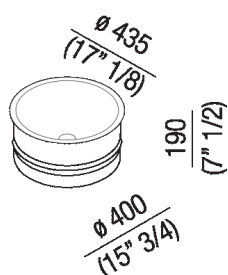

Over countertop washbasin h 19 cm (7" 1/2)
 ACER0798EP_

Patricia Urquiola, 2011

Washbasin in stainless steel and different
 color combinations for outdoor use.

Round over countertop washbasin in stainless steel painted white (RAL9003) or in two colours, with dark grey (RAL7021) or light grey (RAL7044) exterior, without tap hole and overflow. Can be accessorised with iroko shelf to be installed on the edge of the washbasin. The washbasin includes waste (.MET0563) with white finish cap.

Height:	19 cm	7" 1/2 inches
Diameter:	43.5 cm	17" 1/8 inches
Weight:	7 kg	15 lbs
Packaging:	52 x 52 x 25 cm	20" 4/8 x 20" 4/8 x 9" 7/8 inches
Total weight:	9 kg	20 lbs

Finishes

-  White/dark grey
-  White/light grey
-  White

PIANO cm 50 / COUNTERTOP cm 50

Posizione standard per rubinetto su piano
 Standard position for top mounted tap

Posizione standard per rubinetto a parete
 Standard position for wall mounted tap

Tap position, recommended height