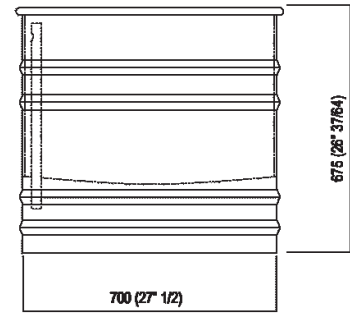

Bathtub  
 AVAS0912E\_

Patricia Urquiola, 2013

Bathtub with reduced dimensions in stainless steel for an ideal featuring in outdoor settings.

Oval bathtub in stainless steel painted white (RAL9003) with dark grey (RAL7021) or light grey (RAL7044) exterior. With external overflow system painted white. Available in two measures: Vieques (cm 171, h cm 62,5 - 67" 3/8, h 24" 5/8) and Vieques XS (cm 155, h cm 67,5 - 59" 1/2, h 26" 5/8). Backrest and shelf in iroko wood available as accessories, to be installed on bathtub edge. The two-coloured model can be made in a colour chosen by the client, price to be calculated. Both version complete with trap .MET0433WU with white cap.

Height:	67.5 cm	26" 5/8 inches
Length:	150 cm	59" 1/2 inches
Weight:	65 kg	143 lbs
Depth:	72.6 cm	28" 5/8 inches
Capacity:	320 l	85 gal
Packaging:	87 x 165 x 70 cm	34" 1/4 x 65" x 27" 1/2 inches
Total weight:	88 kg	195 lbs

**Finishes**

-  White/dark grey
-  White/light grey
-  White

**Materials**

-  Stainless steel

**Main dimensions**

**Drain pipe position**