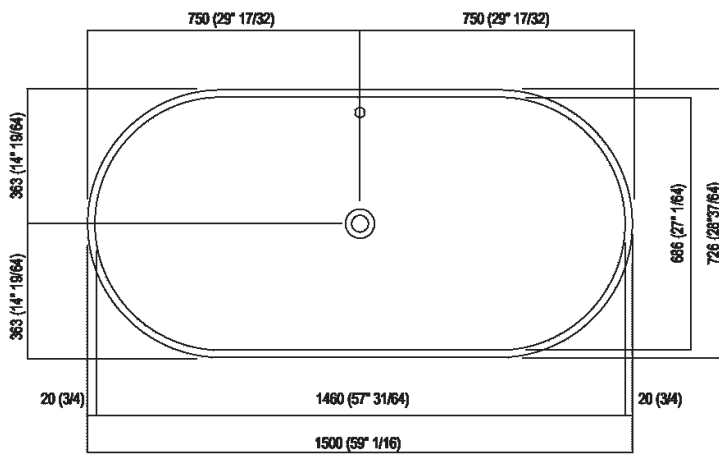

Bathtub  
 AVAS0912E\_

Patricia Urquiola, 2013

Bathtub with reduced dimensions in stainless steel for an ideal featuring in outdoor settings.

Oval bathtub in stainless steel painted white (RAL9003) with dark grey (RAL7021) or light grey (RAL7044) exterior. With external overflow system painted white. Available in two measures: Vieques (cm 171, h cm 62,5 - 67" 3/8, h 24" 5/8) and Vieques XS (cm 155, h cm 67,5 - 59" 1/2, h 26" 5/8). Backrest and shelf in iroko wood available as accessories, to be installed on bathtub edge. The two-coloured model can be made in a colour chosen by the client, price to be calculated. Both version complete with trap .MET0433WU with white cap.

Height:	67.5 cm	26" 5/8 inches
Length:	150 cm	59" 1/2 inches
Weight:	65 kg	143 lbs
Depth:	72.6 cm	28" 5/8 inches
Capacity:	320 l	85 gal
Packaging:	87 x 165 x 70 cm	34" 1/4 x 65" x 27" 1/2 inches
Total weight:	88 kg	195 lbs

**Finishes**

-  White/dark grey
-  White/light grey
-  White

**Materials**

-  Stainless steel

**Main dimensions**

**Drain pipe position**