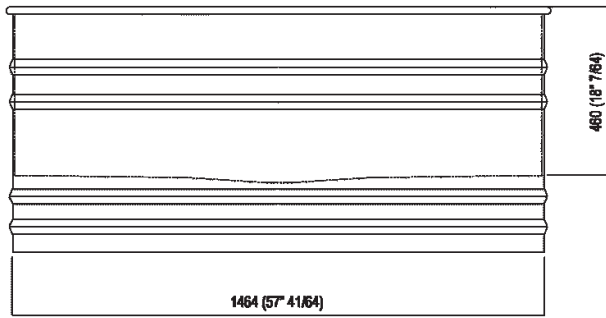

Bathtub  
 AVAS0912E\_

Patricia Urquiola, 2013

Bathtub with reduced dimensions in stainless steel for an ideal featuring in outdoor settings.

Oval bathtub in stainless steel painted white (RAL9003) with dark grey (RAL7021) or light grey (RAL7044) exterior. With external overflow system painted white. Available in two measures: Vieques (cm 171, h cm 62,5 - 67" 3/8, h 24" 5/8) and Vieques XS (cm 155, h cm 67,5 - 59" 1/2, h 26" 5/8). Backrest and shelf in iroko wood available as accessories, to be installed on bathtub edge. The two-coloured model can be made in a colour chosen by the client, price to be calculated. Both version complete with trap .MET0433WU with white cap.

Height:	67.5 cm	26" 5/8 inches
Length:	150 cm	59" 1/2 inches
Weight:	65 kg	143 lbs
Depth:	72.6 cm	28" 5/8 inches
Capacity:	320 l	85 gal
Packaging:	87 x 165 x 70 cm	34" 1/4 x 65" x 27" 1/2 inches
Total weight:	88 kg	195 lbs

**Finishes**

-  White/dark grey
-  White/light grey
-  White

**Materials**

-  Stainless steel

**Main dimensions**

**Drain pipe position**