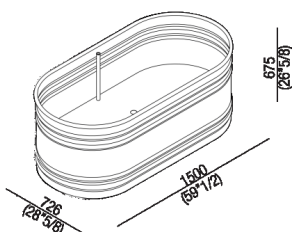

Bathtub  
 AVAS0912E\_

Patricia Urquiola, 2013

Bathtub with reduced dimensions in stainless steel for an ideal featuring in outdoor settings.

Oval bathtub in stainless steel painted white (RAL9003) with dark grey (RAL7021) or light grey (RAL7044) exterior. With external overflow system painted white. Available in two measures: Vieques (cm 171, h cm 62,5 - 67" 3/8, h 24" 5/8) and Vieques XS (cm 155, h cm 67,5 - 59" 1/2, h 26" 5/8). Backrest and shelf in iroko wood available as accessories, to be installed on bathtub edge. The two-coloured model can be made in a colour chosen by the client, price to be calculated. Both version complete with trap .MET0433WU with white cap.

Height:	67.5 cm	26" 5/8 inches
Length:	150 cm	59" 1/2 inches
Weight:	65 kg	143 lbs
Depth:	72.6 cm	28" 5/8 inches
Capacity:	320 l	85 gal
Packaging:	87 x 165 x 70 cm	34" 1/4 x 65" x 27" 1/2 inches
Total weight:	88 kg	195 lbs

**Finishes**

-  White/dark grey
-  White/light grey
-  White

**Materials**

-  Stainless steel

**Main dimensions**

**Drain pipe position**