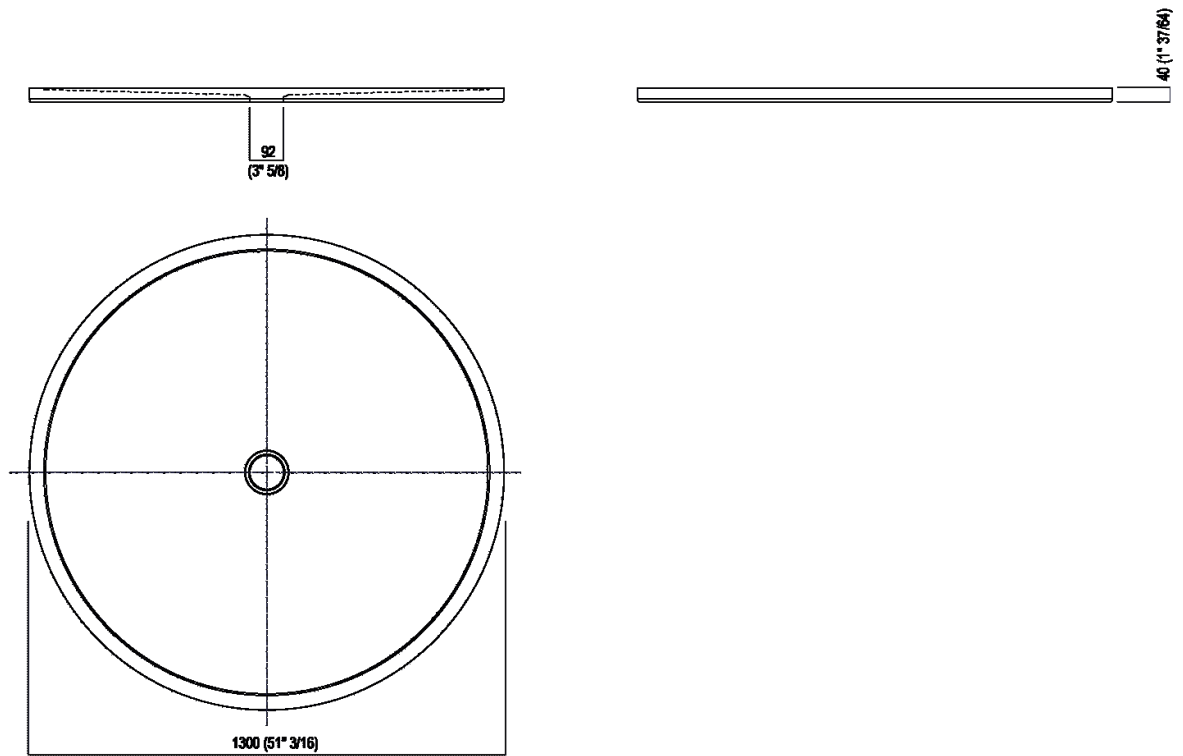

Shower tray
 ADOC1300PG

RD Agape, 2019

Shower tray in Petit Granit marble.

Finishes

Petit Granit

Materials

Marble

Shower tray in Petit Granit marble. Complete with syphon with chromed ABS cover plate for the drain.

Height:	4 cm	1" 37/64 inches
Diameter:	130 cm	51" 3/16 inches

Note: For easier installation we recommend to use the template for the positioning of the waste trap AKITPZVAS.

Main dimensions

Installation notes