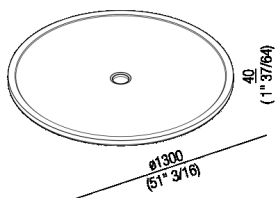

Shower tray
 ADOC1300PG

RD Agape, 2019

Shower tray in Petit Granit marble.

Finishes

Petit Granit

Materials

Marble

Shower tray in Petit Granit marble. Complete with syphon with chromed ABS cover plate for the drain.

Height:	4 cm	1" 37/64 inches
Diameter:	130 cm	51" 3/16 inches

Note: For easier installation we recommend to use the template for the positioning of the waste trap AKITPZVAS.

Main dimensions

Installation notes