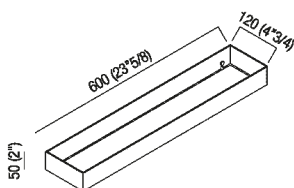

Shelf in stainless steel L 60 cm (23" 5/8)
 A369234_

Benedini Associati, 2004

Range of accessories and lights. Support elements in stainless steel with satin or polished finish and elements in white Cristalplant®.

Height:	5 cm	2" inches
Width:	60 cm	23" 5/8 inches
Depth:	12 cm	4" 3/4 inches

Note: Fixing kit included. Accessories are wall mounted by means of screws and wall anchors. Minimum order quantity: 4 pieces for any combination of item; for smaller quantities, add 20% surcharge.