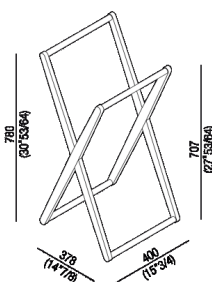

Asymmetric towel holder
 AMET1877

Benedini Associati, 2012

Floor standing towel holder, stool or small tables in two heights, in natural, brown, dark oak, painted teak oak or white or grey painted. The stool's (while stocks last) seat is made of natural or black leather.

Height:	78 cm	30" 53/64 inches
Width:	40 cm	15" 3/4 inches
Depth:	37.8 cm	14" 7/8 inches

Finishes

-  Natural oak
-  Brown oak
-  Dark oak
-  Grey
-  White
-  Painted teak

Materials

-  Wood