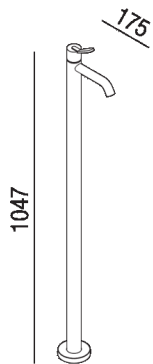

Single-hole basin mixer

.EFEZ004\_+IFEZ004

Benedini Associati, 2018

#### Materials

-  Brass

Single-hole basin mixer, designed for floor fixing.

Height:	104.7 cm	41" 1/4 inches
Depth:	17.5 cm	6" 7/8 inches

Main dimensions