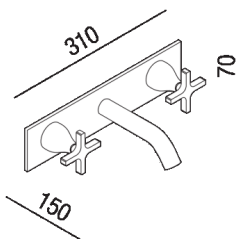

Built-in washbasin tap with dual control

.EMEM321_+.IMEM320

Benedini Associati, 2009

Finishes

-  Chrome
-  Matt black painted
-  Natural brushed brass
-  Brushed burnished

Materials

-  Brass

Built-in washbasin tap with dual control, 15 cm (5 7/8") spout

Height:	7 cm	2" 3/4 inches
Width:	31 cm	12" 1/4 inches
Depth:	15 cm	15" 7/8 inches

Note: In addition to the standard finishes, matt white (RAL9003), natural polished brass or other customized natural brass finishes are available upon request for minimum batch of 10 pieces per finish, with surcharge equal to 20% of the price of the chrome finish and with a production time of 6 weeks from order date; or copper or nickel finishes by PVD (Physical Vapor Deposition) for minimum batch of 5 pieces, with surcharge equal to 50% of the price of the chrome finish and with production time of 10 weeks from order date.

Main dimensions