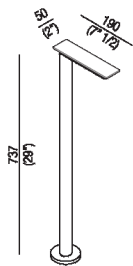

Floor mounted single hole mixer for bathtub
 ASEN0911N

Gwenael Nicolas, Curiosity, 2008

Floor mounted single hole mixer for bathtub

Finishes

Black anodised

Materials

Aluminium

Height:	73.7 cm	29" inches
Width:	5 cm	2" inches
Depth:	19 cm	7" 1/2 inches