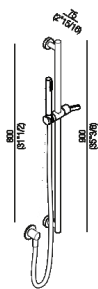

Hand held shower with sliding bar and water connection
 .CRUB1120_

Benedini Associati, 2015

Hand held shower with sliding bar and water connection. Coupling 1/2" G

Height:	90 cm	35" 3/8 inches
Depth:	7.5 cm	2" 15/16 inches

Finishes

Polished

Satin finish

Materials

Stainless steel