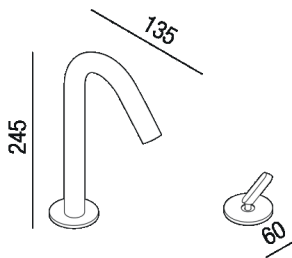

Top mounted washbasin tap set
 ARUB1007_

Benedini Associati, 2015

Finishes

Polished

Satin finish

Materials

Stainless steel

Top mounted washbasin tap set with spout, joystick mixer and flexible adduction pipes.

| | | |
|-----------|---------|---------------|
| Height: | 24.5 cm | 9" 5/8 inches |
| Diameter: | 5 cm | 2" inches |
| Depth: | 13.5 cm | 5" 3/8 inches |

Note: During the winter months, the use of taps outdoor needs insertion of a drain valve into the water adduction system.

Main dimensions