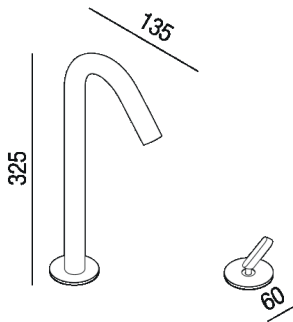

Top mounted washbasin tap set
 ARUB1008_

Benedini Associati, 2015

Top mounted washbasin tap set with spout, joystick mixer and flexible adduction pipes.

Finishes

-  Polished
-  Satin finish

Materials

-  Stainless steel

Height:	32.5 cm	12" 3/4 inches
Diameter:	5 cm	2" inches
Depth:	13.5 cm	5" 3/8 inches

Note: During the winter months, the use of taps outdoor needs insertion of a drain valve into the water adduction system.

Main dimensions