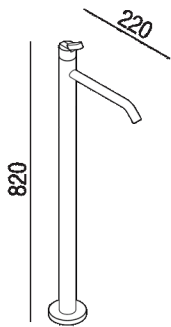

Floor standing bathtub mixer tap
 .ERUB1115_+.IRUB1112

Benedini Associati, 2015

Finishes

Polished

Satin finish

Materials

Stainless steel

Floor standing bathtub mixer tap with floor connections.

Height: 82 cm 32" 9/32 inches

Depth: 22 cm 8" 21/32 inches

Main dimensions