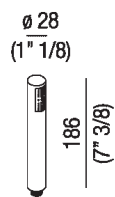

Cylindrical limescale resistant handheld shower in brass with non return valve  
 .MET0169R\_

**Finishes**

-  Brushed burnished
-  Brushed chrome
-  Chrome
-  Matt white
-  Mat black
-  Natural brushed brass

**Materials**

-  Brass

Cylindrical limescale resistant handheld shower in brass with non return valve.  
 Coupling 1/2" G. Can be used with Fez 2 taps.

Height:	18.6 cm	7" 3/8 inches
Diameter:	2.8 cm	1" 1/8 inches