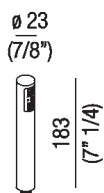

Cylindrical limescale resistant handheld shower in ABS with non-return valve  
 .MET0268R\_

Cylindrical limescale resistant handheld shower in ABS with non-return valve.  
 Coupling 1/2" G. Can be used with Fez 2 taps.

Height:	18.3 cm	7" 1/4 inches
---------	---------	---------------

Diameter:	2.3 cm	7/8" inches
-----------	--------	-------------

Note: Handheld showers and hoses for insertion in the various shower units and bathtubs with Agape taps.