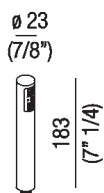

Cylindrical limescale resistant handheld shower in ABS with non-return valve
 .MET0268R_

Cylindrical limescale resistant handheld shower in ABS with non-return valve.
 Coupling 1/2" G. Can be used with Fez 2 taps.

Height:	18.3 cm	7" 1/4 inches
---------	---------	---------------

Diameter:	2.3 cm	7/8" inches
-----------	--------	-------------

Note: Handheld showers and hoses for insertion in the various shower units and bathtubs with Agape taps.