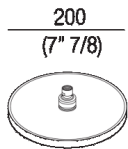

Limescale resistant shower head in ABS (ø  
 200 mm - 7" 7/8)  
 .CRUB1103R\_

**Finishes**

-  Chrome
-  Brushed chrome
-  Matt white
-  Mat black

**Materials**

-  ABS

Limescale resistant shower head in ABS (ø 200 mm - 7" 7/8), complete with articulated joint and non-return valve. Coupling 1/2" G. Can be used with Fez 2 taps.

Diameter:                      20 cm                      7" 7/8 inches