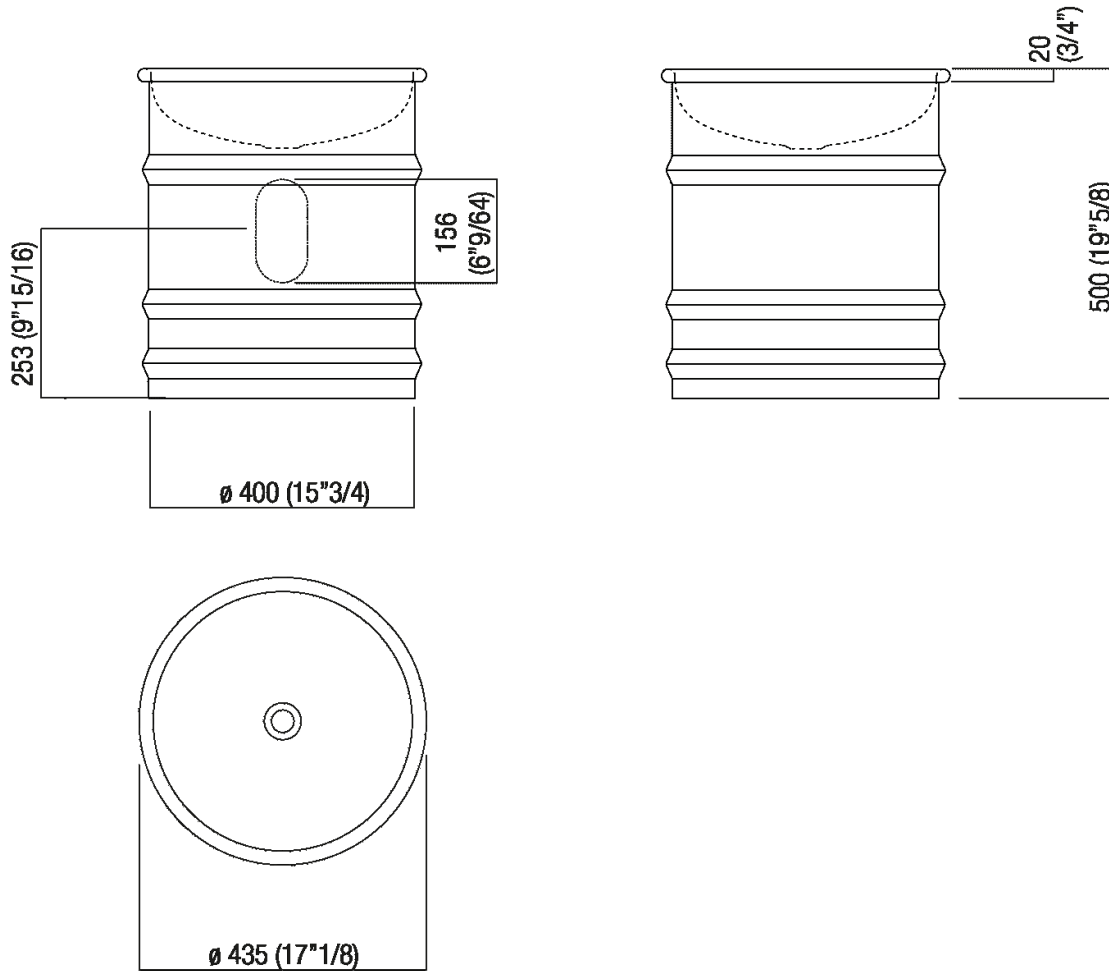

Over countertop washbasin h 50 cm (19" 3/4)
 ACER0799EP_

Patricia Urquiola, 2018 (2008)

Round over countertop washbasin in stainless steel painted white (RAL9003) or in two colours, with dark grey (RAL7021) or light grey (RAL7044) exterior, without tap hole and overflow. Can be accessorised with iroko shelf to be installed on the edge of the washbasin. The washbasin includes waste (.MET0563) with white finish cap.

Finishes

-  White/dark grey
-  White/light grey
-  White

Materials

-  Stainless steel

Height:	50 cm	19" 5/8 inches
Diameter:	43.5 cm	17" 1/8 inches
Weight:	18 kg	40 lbs
Packaging:	52 x 52 x 56 cm	20" 4/8 x 20" 4/8 x 22" 3/64 inches
Total weight:	21 kg	46 lbs

Main dimensions

Installation notes

PIANO cm 50 / COUNTERTOP cm 50

Posizione standard per rubinetto a parete
Standard position for wall mounted tap

Tap position, recommended height