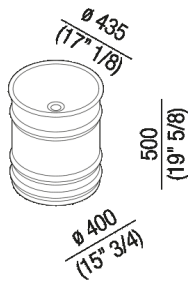

Over countertop washbasin h 50 cm (19" 3/4)
 ACER0799EP_

Patricia Urquiola, 2018 (2008)

Round over countertop washbasin in stainless steel painted white (RAL9003) or in two colours, with dark grey (RAL7021) or light grey (RAL7044) exterior, without tap hole and overflow. Can be accessorised with iroko shelf to be installed on the edge of the washbasin. The washbasin includes waste (.MET0563) with white finish cap.

Finishes

-  White/dark grey
-  White/light grey
-  White

Materials

-  Stainless steel

Height:	50 cm	19" 5/8 inches
Diameter:	43.5 cm	17" 1/8 inches
Weight:	18 kg	40 lbs
Packaging:	52 x 52 x 56 cm	20" 4/8 x 20" 4/8 x 22" 3/64 inches
Total weight:	21 kg	46 lbs

Main dimensions

Installation notes

PIANO cm 50 / COUNTERTOP cm 50

Posizione standard per rubinetto a parete
Standard position for wall mounted tap

Tap position, recommended height