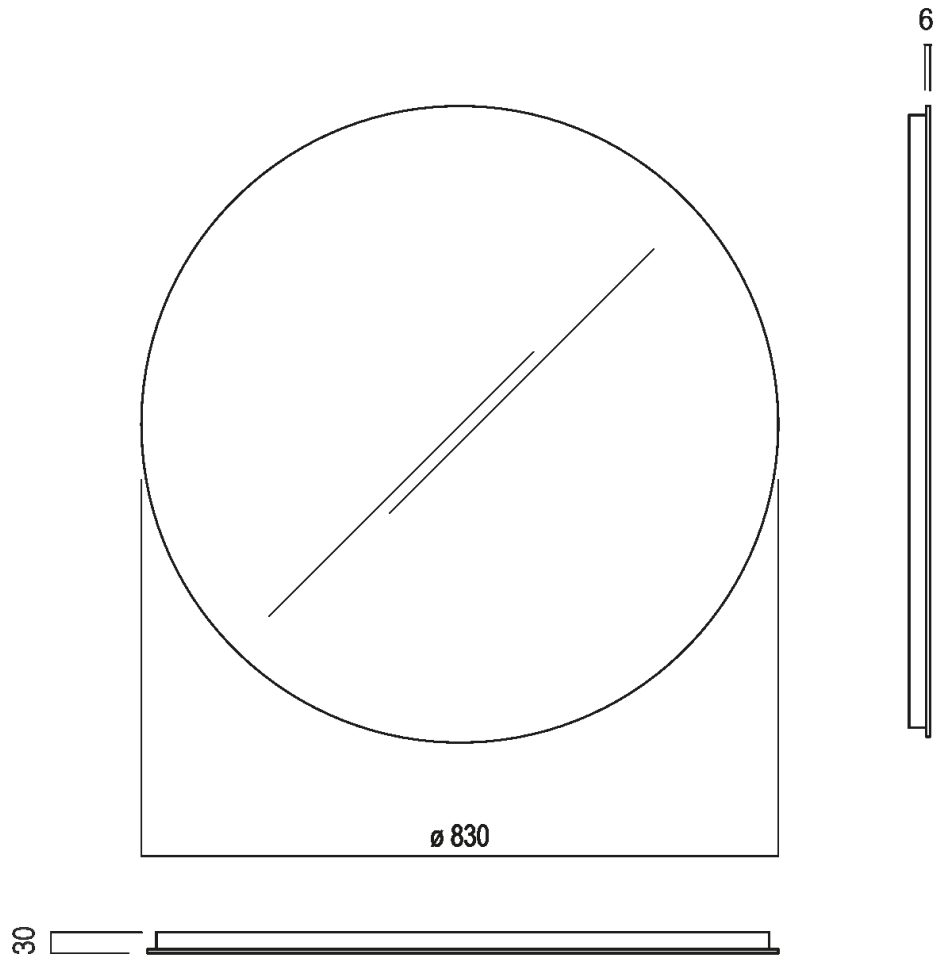

Round mirror without frame with polished edge and LED lighting
AMEM867NL

Benedini Associati, 2010

Round mirror without frame with polished edge and LED lighting. Mirror is fixed to the wall by means of screws and wall plugs.

Diameter: 83 cm 32" 43/64 inches

Note: Technical data: 50W - 220V - CE - F

Main dimensions

Installation notes