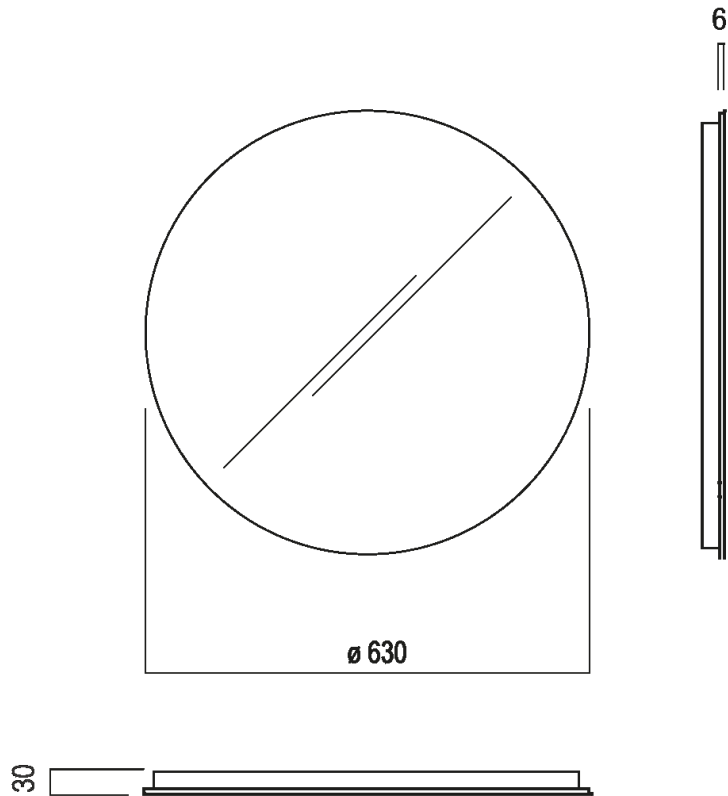

Round mirror without frame with polished edge and LED lighting
AMEN866NL

Benedini Associati, 2010

Round mirror without frame with polished edge and LED lighting. Mirror is fixed to the wall by means of screws and wall plugs.

Diameter: 63 cm 24" 3/4 inches

Note: Technical data: 38W - 220V - CE - F

Main dimensions

Installation notes