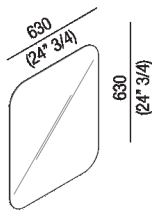

Square mirror without frame with polished edge and LED lighting
AMEM865NL

Benedini Associati, 2010

Square mirror without frame with polished edge and LED lighting. Mirror is fixed to the wall by means of screws and wall plugs.

Height: 63 cm 24" 3/4 inches

Width: 63 cm 24" 3/4 inches

Note: Technical data: 44W - 220V - CE - F

Main dimensions

Installation notes