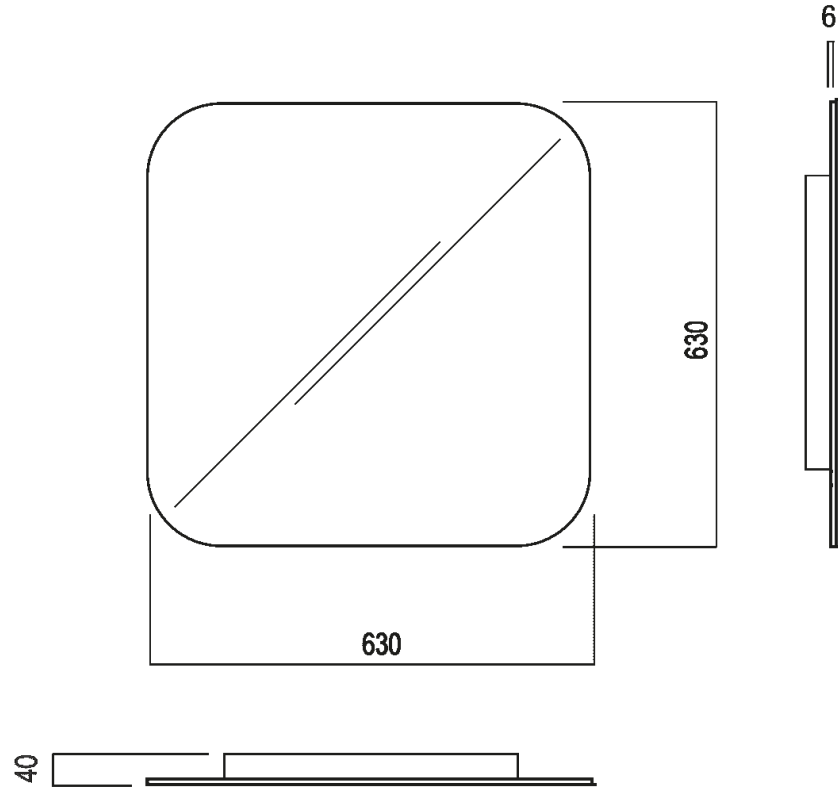

Height: 63 cm 24" 3/4 inches

Width: 63 cm 24" 3/4 inches

Note: Technical data: 44W - 220V - CE - F

Main dimensions

Installation notes