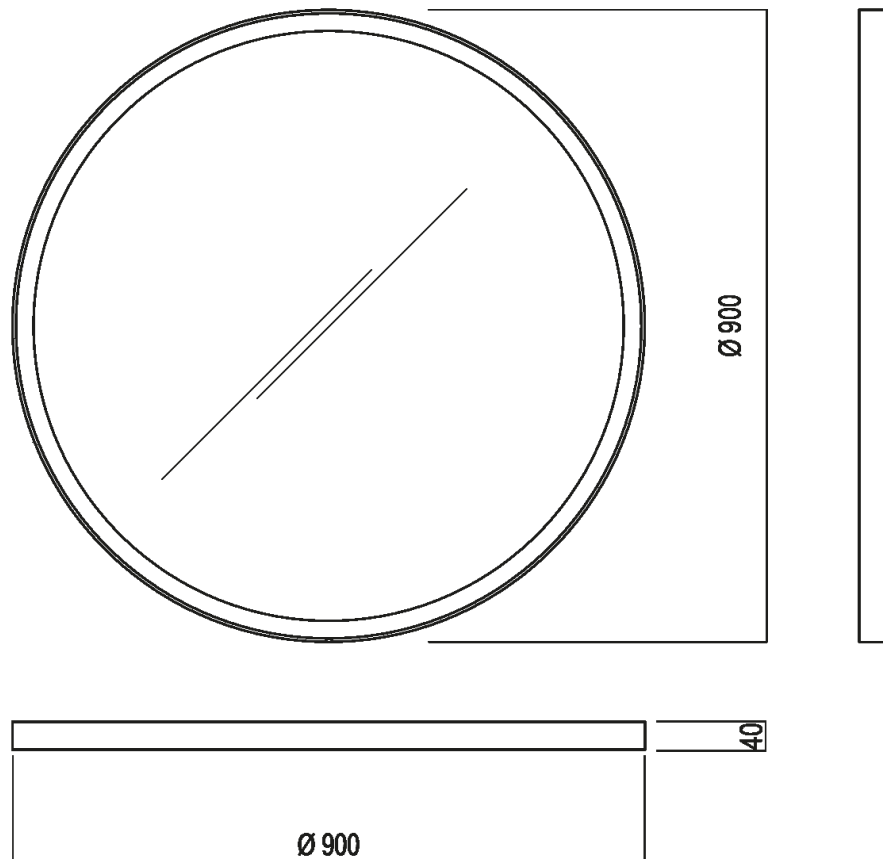

Round mirror with painted frame , without lighting system
 AMEM867_

Benedini Associati, 2010

Finishes

White painted

Black lacquered

Materials

MDF

Round mirror with white or black lacquered frame without lighting system. Mirror is fixed to the wall by means of screws and wall plugs.

Diameter: 90 cm 37" 5/16 inches

Depth: 4 cm 1" 37/64 inches

Main dimensions

Installation notes